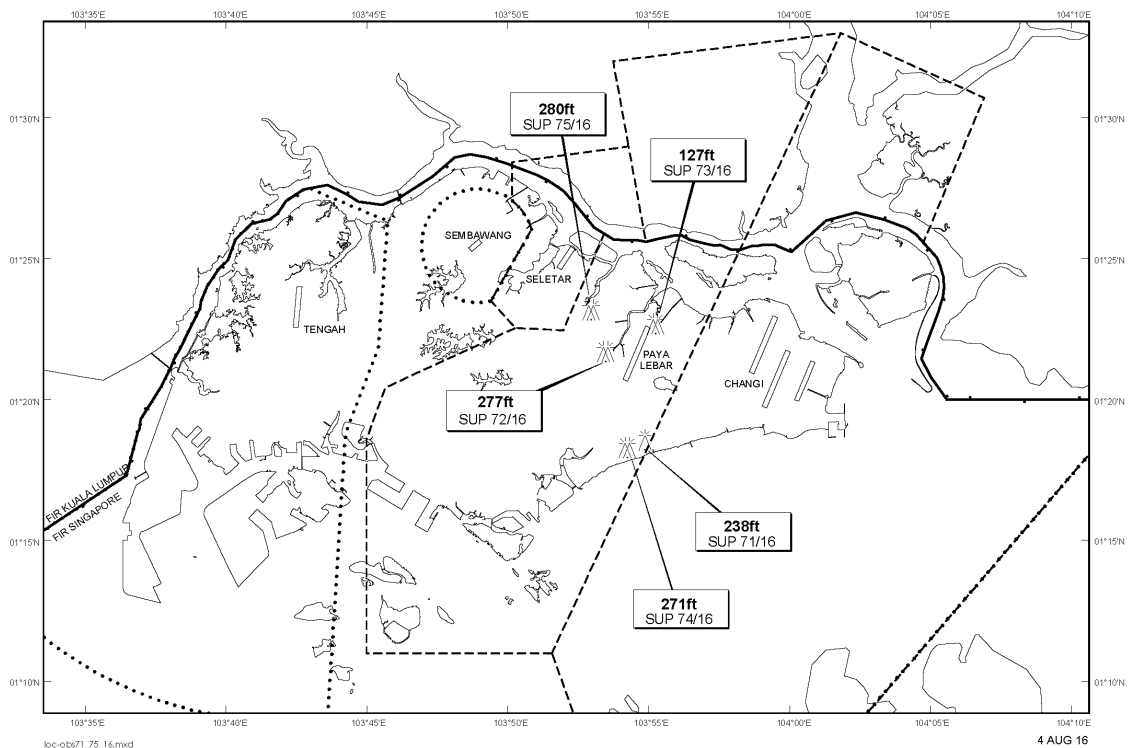

Email: caas_singaporeais@caas.gov.sgURL: www.caas.gov.sgURL: <https://fpl-1.caasaim.gov.sg>**AIP Supplement for
Singapore****AIP SUP
075/2016****Effective from 04 AUG 2016****/ 31 OCT 2017****Published on 04 AUG 2016****PAYA LEBAR AIRPORT – TOPLESS CRANES**

WIE/1710311559 six topless cranes, height 280ft AMSL, erected at 012311N 1035257E (bearing 326.6 degrees, distance 2.2nm from Paya Lebar ARP - within Paya Lebar CTR). Topless cranes marked and lighted at night. (NOTAM A2111/15 dated 23/9/15 is hereby superseded.)

LOCATION OF OBSTACLES

PAGE INTENTIONALLY LEFT BLANK