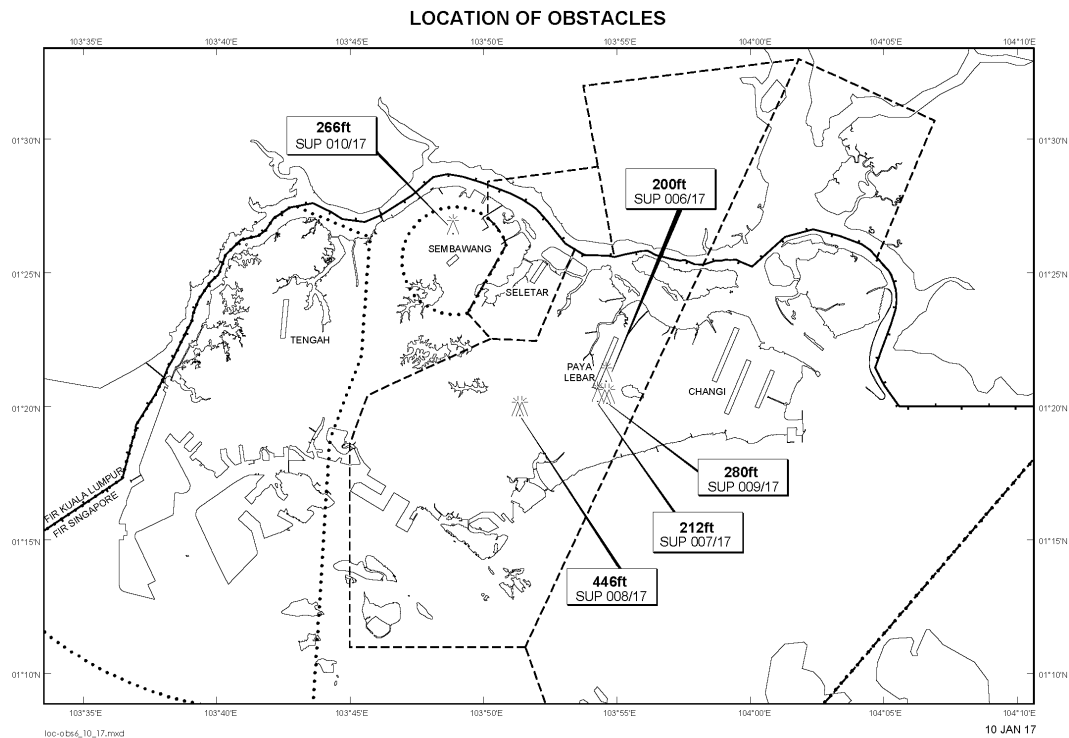

WIE/1705311559 four topless cranes, height 446ft AMSL, erected at 012001N 1035121E (bearing 244.8 degrees, distance 3.1nm from Paya Lebar ARP - within Paya Lebar CTR). Topless cranes marked and lighted at night. (NOTAM A2712/16 dated 08/11/16 is hereby superseded.)