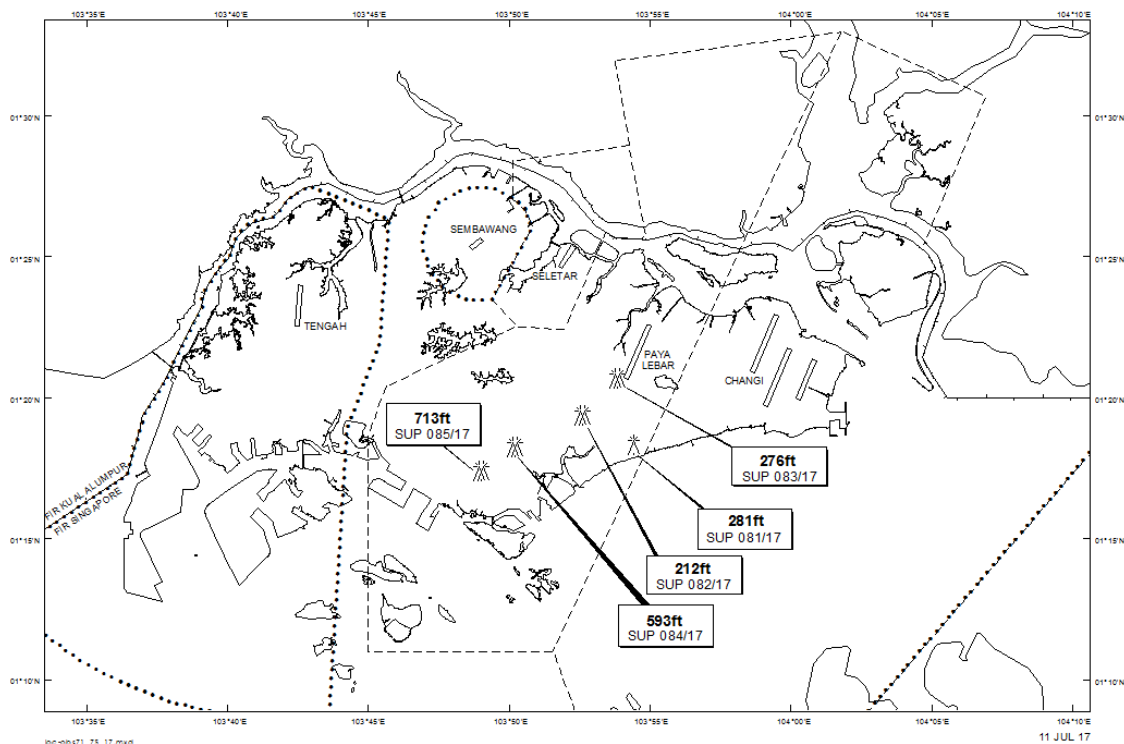

## AIP Supplement for Singapore

**AIP SUP**  
**083/2017**

Effective from 11 JUL 2017

/ 31 DEC 2019

Published on 11 JUL 2017

### PAYA LEBAR AIRPORT – TOPLESS CRANES

WIE/1912311559 seven topless cranes, height 276ft AMSL, erected at 012042N 1035350E (bearing 207.6 degrees, distance 0.7nm from Paya Lebar ARP - within Paya Lebar Control Zone). Topless cranes marked and lighted at night. (NOTAM A1726/17 dated 08/06/17 is hereby superseded.)

#### LOCATION OF OBSTACLES

*PAGE INTENTIONALLY LEFT BLANK*