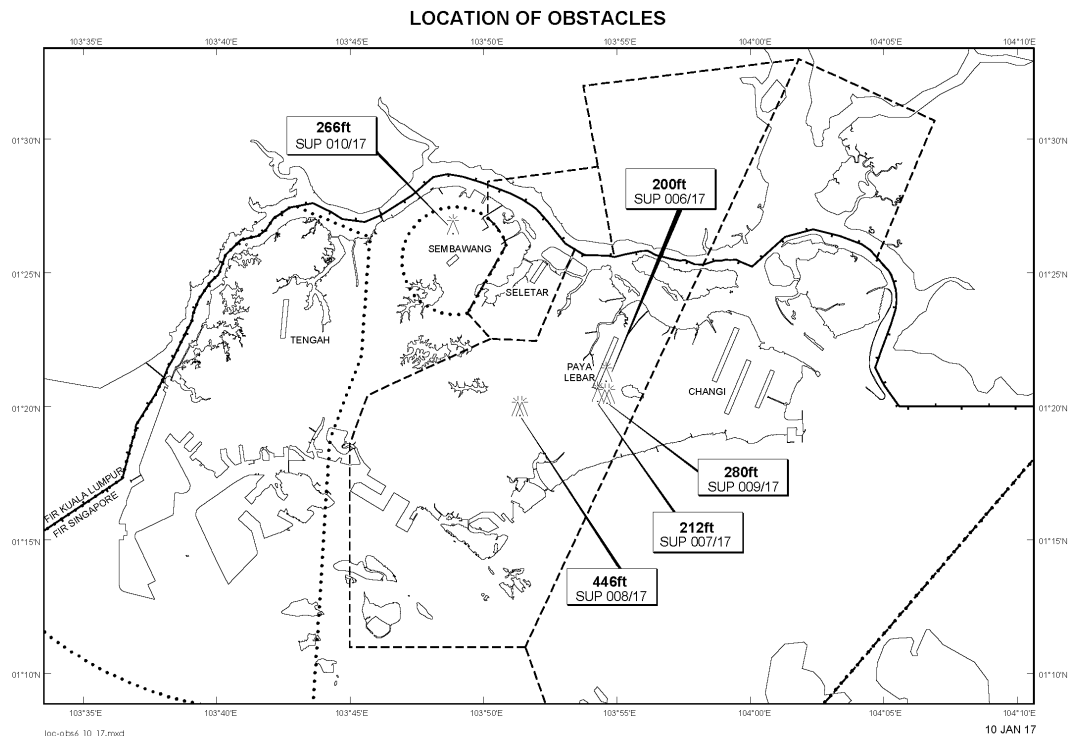

WIE/1706301559 two mobile cranes and three topless cranes, height 280ft AMSL, erected at 012028N 1035437E (bearing 153.3 degrees, distance 1nm from Paya Lebar ARP - within Paya Lebar CTR). Mobile cranes and topless cranes marked and lighted at night. (NOTAM A2570/16 dated 24/10/16 is hereby superseded.)