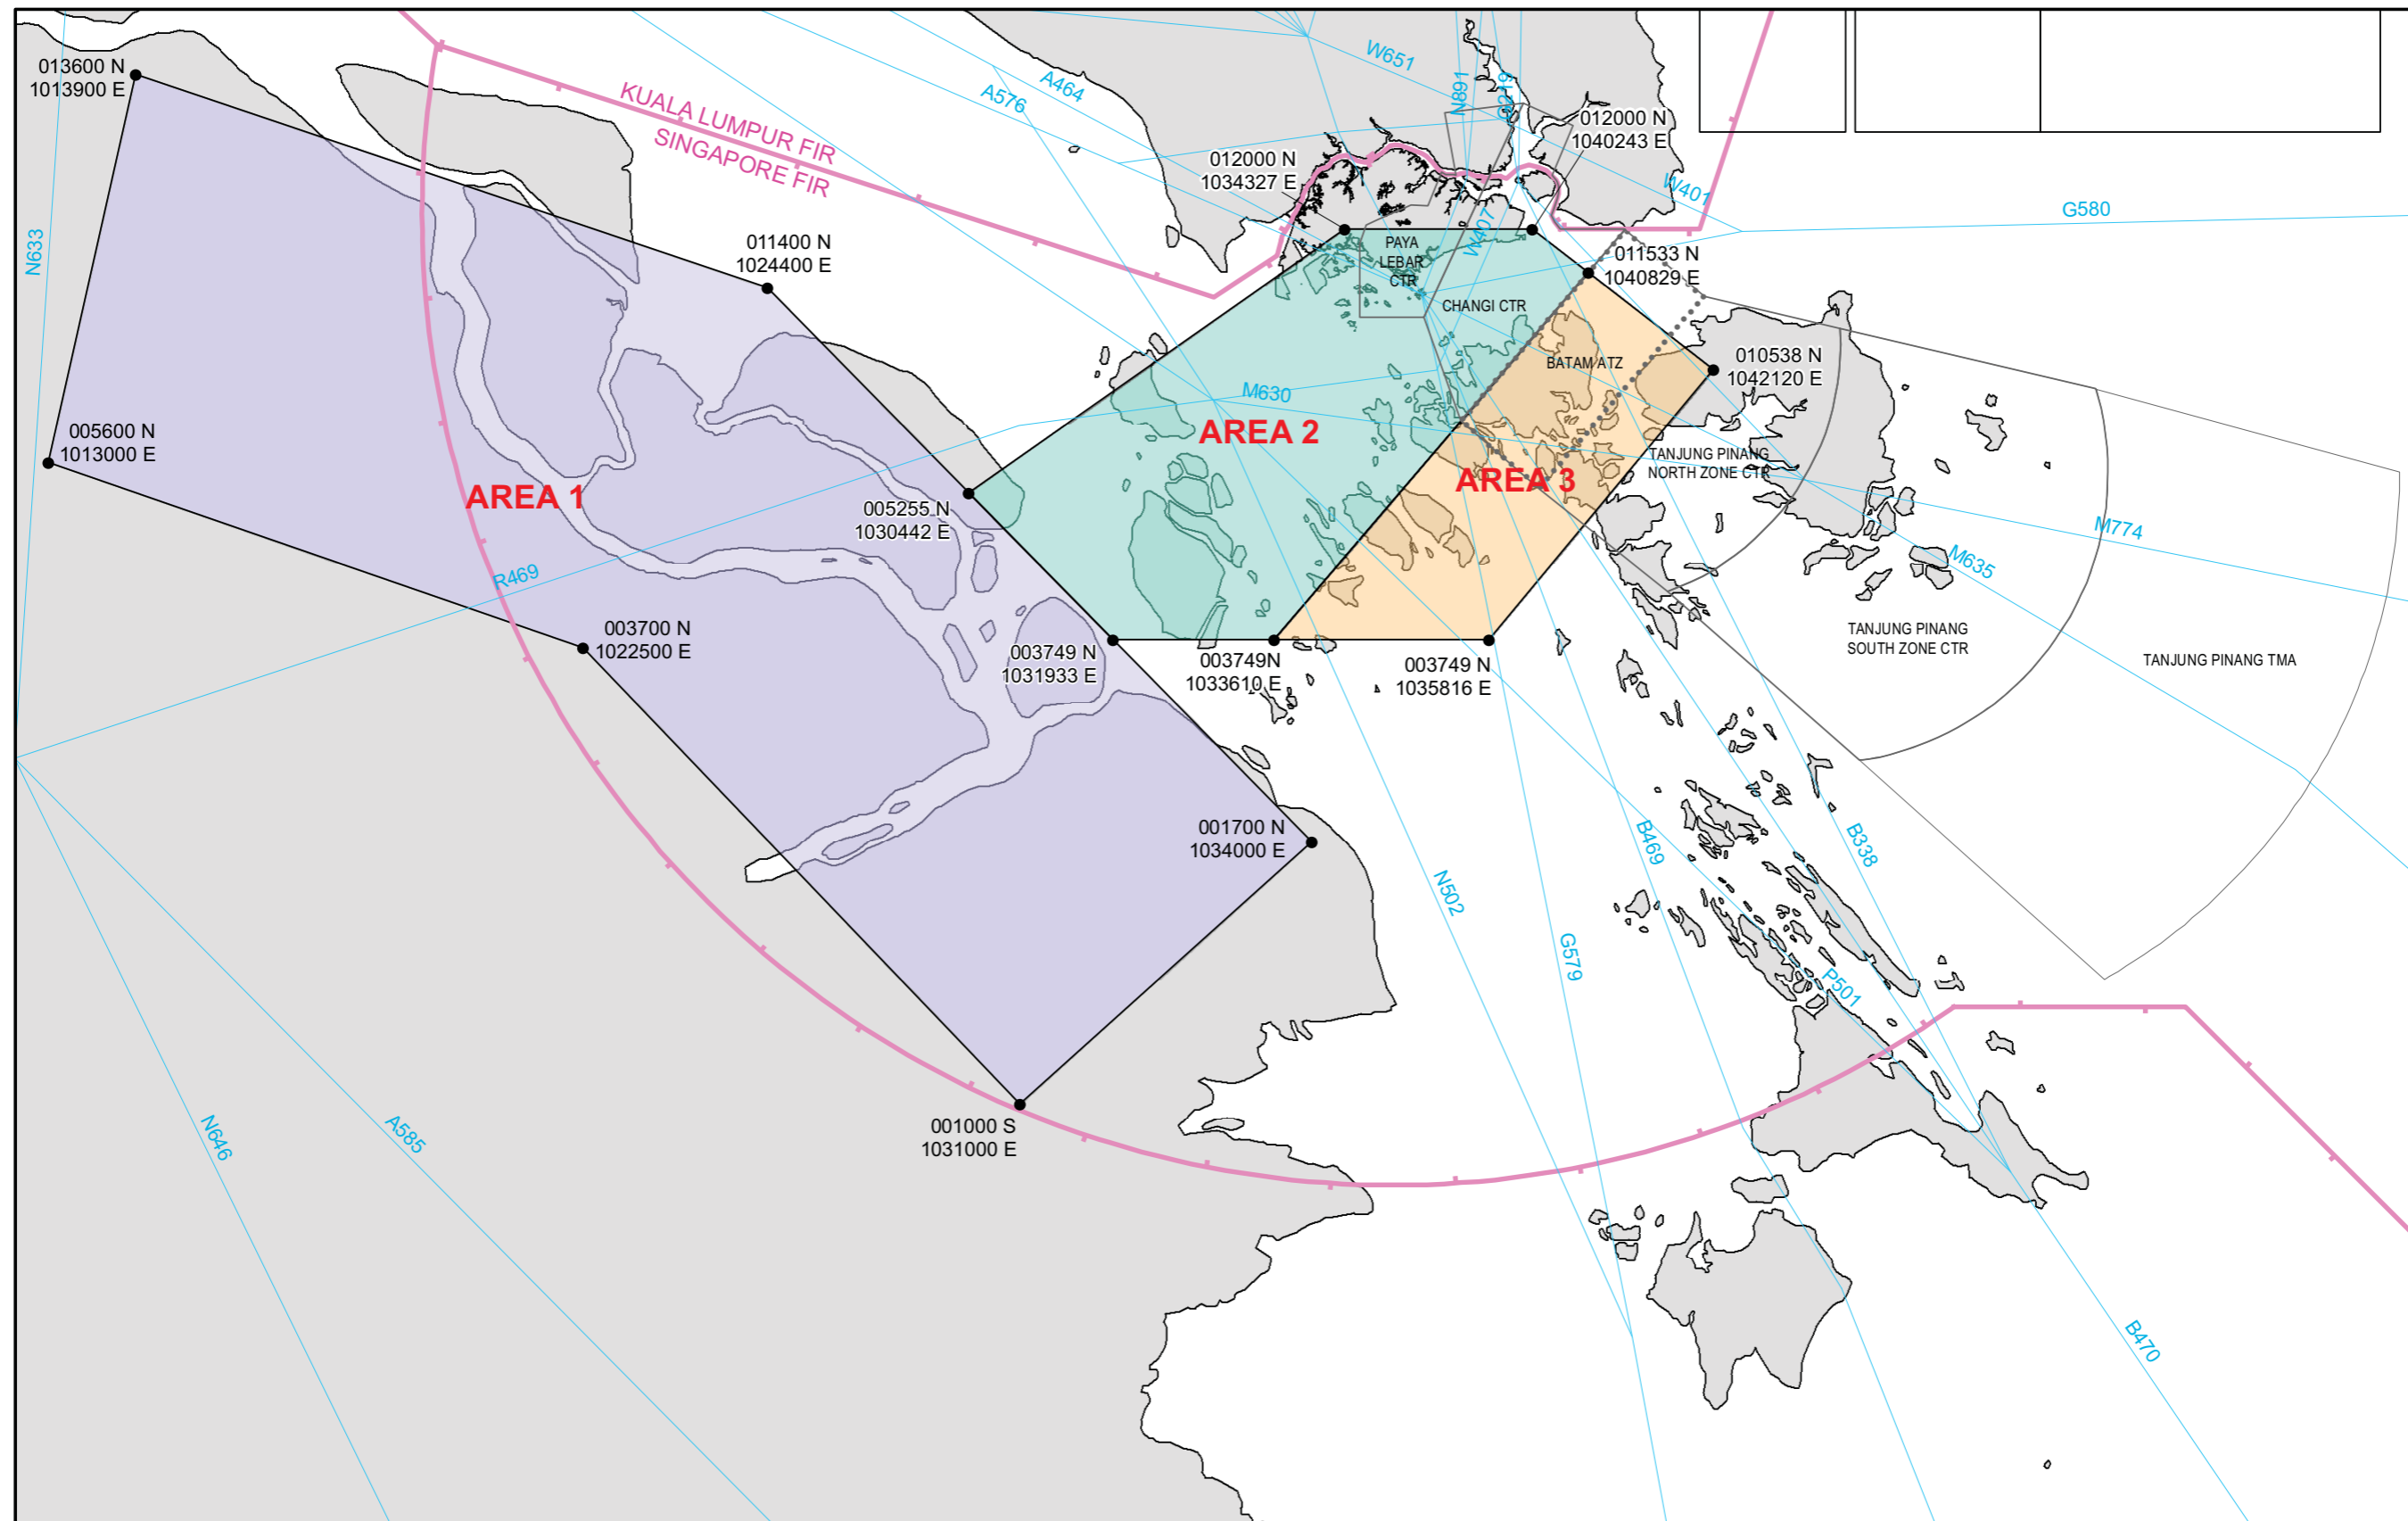

1.1 The Republic of Singapore Air Force (RSAF) and the Indonesian Air Force (TNI AU) **will be participating in Leaders' Retreat 2017 to commemorate 50 years of bilateral relations** between Singapore and Indonesia. The RSAF and TNI AU will be conducting aerial flypast over both Indonesia and Singapore during the rehearsal days and on 07 September 2017.

2 CLOSURE OF AIRPORTS AND AIRSPACE RESTRICTIONS

2.1 Singapore Changi Airport, Paya Lebar Airport and Batam Airport will be closed to all operations during the timings listed in **Annex A**. Areas of airspace demarcated as Areas 1, 2 and 3 will also be closed to facilitate the aerial flypast (see **Annex B** for the coordinates and pictorial representation of Areas 1, 2 and 3).

2.2 As many flights are expected to arrive at and depart from Singapore Changi Airport and Batam Airport shortly before and after the closure of the respective airspaces, airline operators are advised to plan their flights to arrive or depart well before or after the closure of the respective airports, Areas 1, 2 and 3 to avoid delays.

AIRPORT AND AIRSPACE CLOSURE FOR INDONESIA-SINGAPORE 50TH ANNIVERSARY

PAGE INTENTIONALLY LEFT BLANK