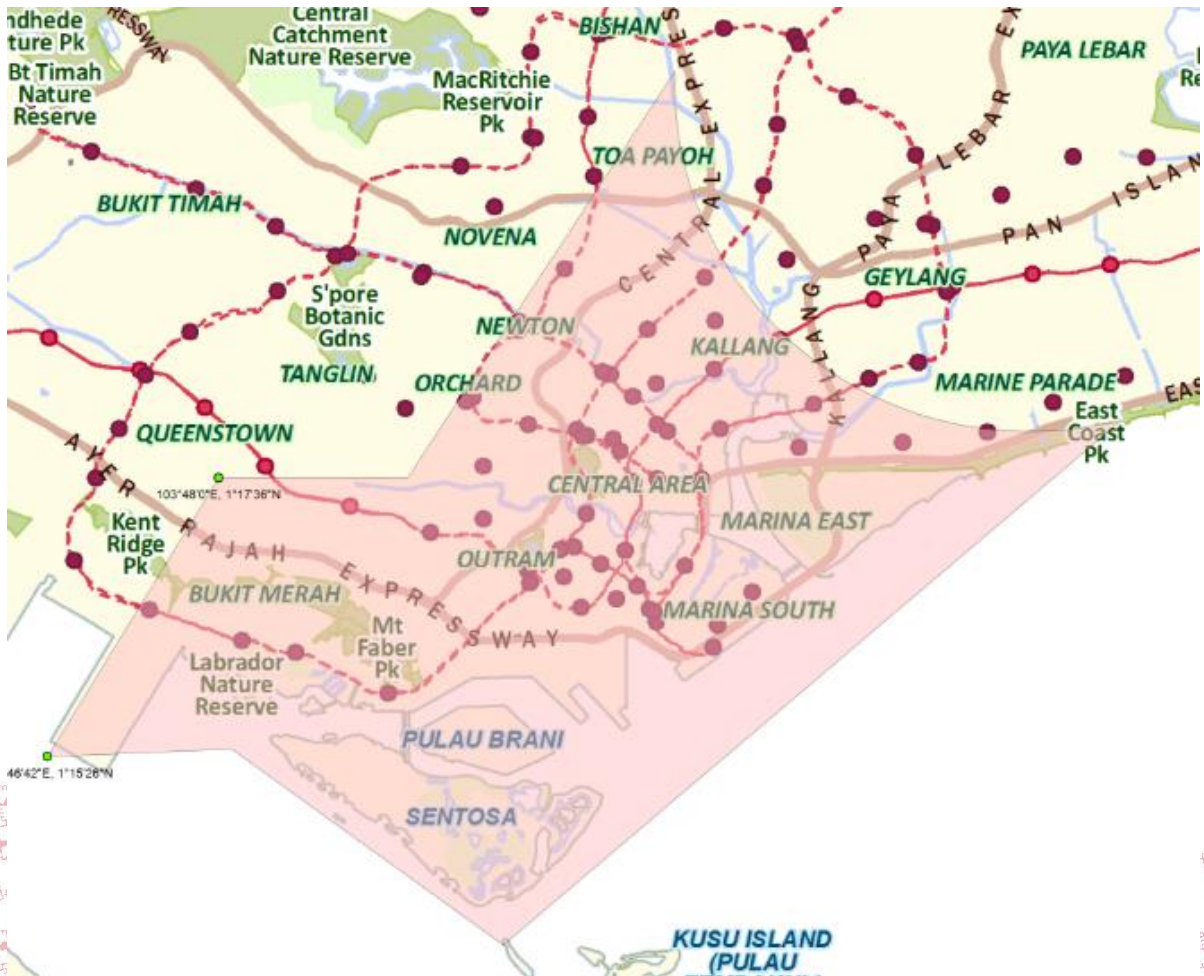

#OneNationTogether

Annex A

ESTABLISHMENT OF TEMPORARY RESTRICTED AREA FOR NATIONAL DAY PARADE 2017

1. The area shown in the map below is a Temporary Restricted Area during the following dates and times:

Date (June 2017)	Time
<ul style="list-style-type: none">• 6 Jun (Tuesday)	08:00am – 01:00pm
<ul style="list-style-type: none">• 13 Jun (Tuesday)	
<ul style="list-style-type: none">• 20 Jun (Tuesday)	
<ul style="list-style-type: none">• 24 Jun (Saturday)	05:30pm – 08:30pm
Date (July 2017)	Time
<ul style="list-style-type: none">• 2 Jul (Sunday)• 8 Jul (Saturday)• 9 Jul (Sunday) – Reserve• 15 Jul (Saturday)• 16 Jul (Sunday) – Reserve• 22 Jul (Saturday)• 23 Jul (Sunday) – Reserve• 29 Jul (Saturday)• 30 Jul (Sunday) – Reserve	05:30pm – 08:30pm
Date (August 2017)	Time
<ul style="list-style-type: none">• 9 Aug (Wednesday)• 12 Aug (Saturday) – Reserve	05:30pm – 08:30pm

#OneNationTogether

2. The temporary Restricted Area covers the area that low-level flights in the aerial display will be operating in and safety buffers around it.

###