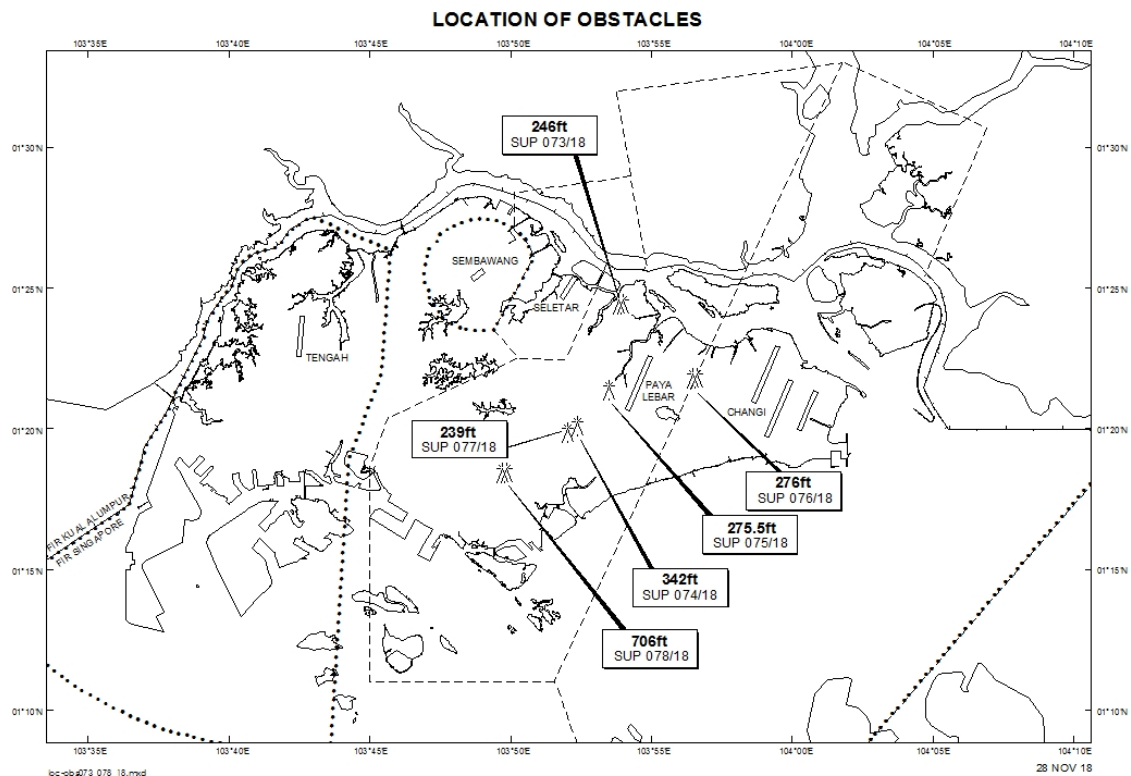

WIE/1906301559 one mobile crane, height 342ft AMSL, erected at 012005N 1035222E (bearing 235.1 degrees, distance 2.2nm from Paya Lebar ARP - within Paya Lebar Control Zone). Mobile crane marked and lighted at night. (NOTAM A4640/18 dated 23/11/18 is hereby superseded.)

PAGE INTENTIONALLY LEFT BLANK