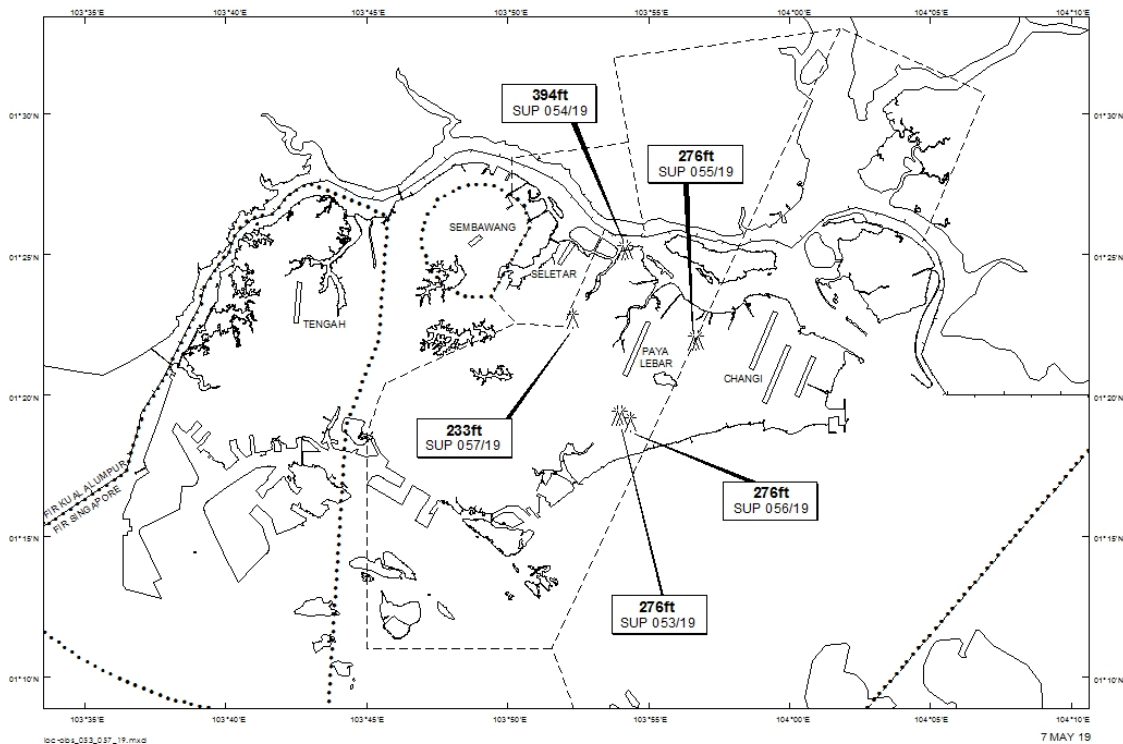

Email: caas_singaporeais@caas.gov.sgURL: www.caas.gov.sgURL: <https://fpl-1.caasaim.gov.sg>**AIP Supplement for
Singapore****AIP SUP
054/2019****Effective from 07 MAY 2019****/ 30 SEP 2020****Published on 07 MAY 2019****PAYA LEBAR AIRPORT – TOPLESS CRANES**

WIE/2009301559 fifteen topless cranes, height 394ft AMSL, erected at 012508N 1035409E (bearing 359.8 degrees, distance 3.79nm from Paya Lebar ARP – within Paya Lebar Control Zone). Cranes marked and lighted at night. (NOTAM A1384/19 dated 12/04/19 is hereby superseded.)

LOCATION OF OBSTACLES

PAGE INTENTIONALLY LEFT BLANK