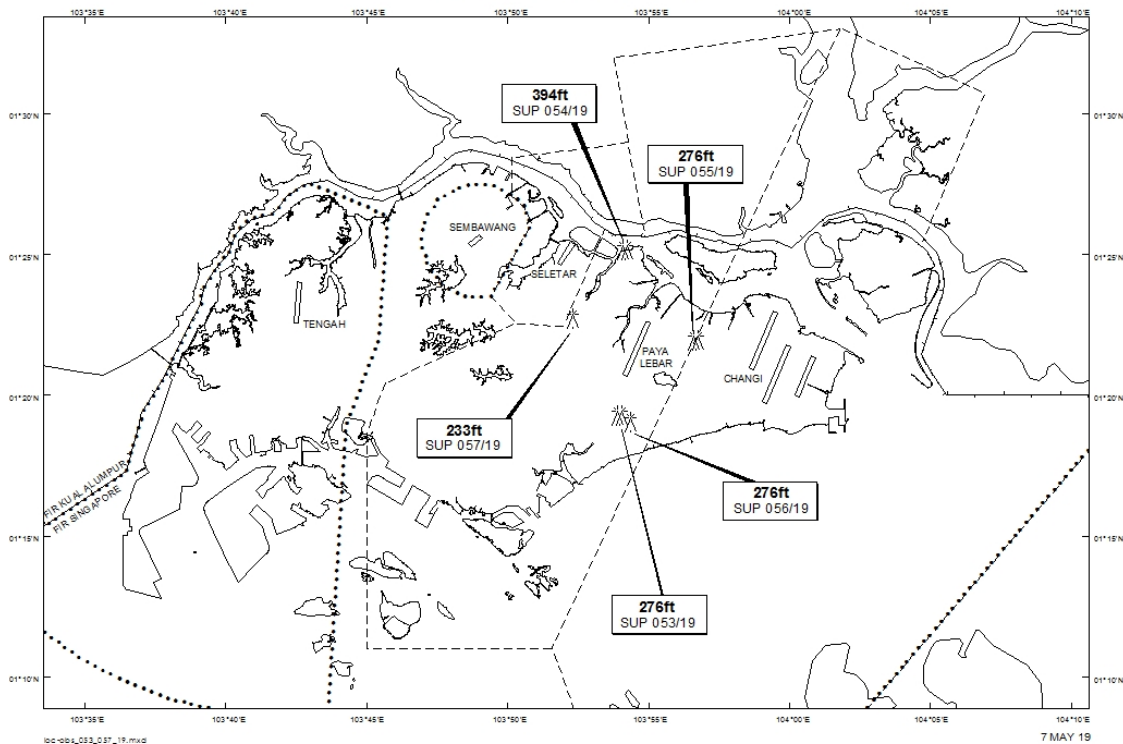

Email: caas_singaporeais@caas.gov.sgURL: www.caas.gov.sgURL: <https://fpl-1.caasaim.gov.sg>**AIP Supplement for
Singapore****AIP SUP
055/2019****Effective from 07 MAY 2019****/ 25 APR 2021****Published on 07 MAY 2019****PAYA LEBAR AIRPORT – TOPLESS CRANES**

WIE/2104251559 eighteen topless cranes, height 276ft AMSL, erected at 012157N 1035640E (bearing 76.2 degrees, distance 2.57nm from Paya Lebar ARP – within Paya Lebar Control Zone). Cranes marked and lighted at night. (NOTAM A1377/19 dated 12/04/19 is hereby superseded.)

LOCATION OF OBSTACLES

PAGE INTENTIONALLY LEFT BLANK