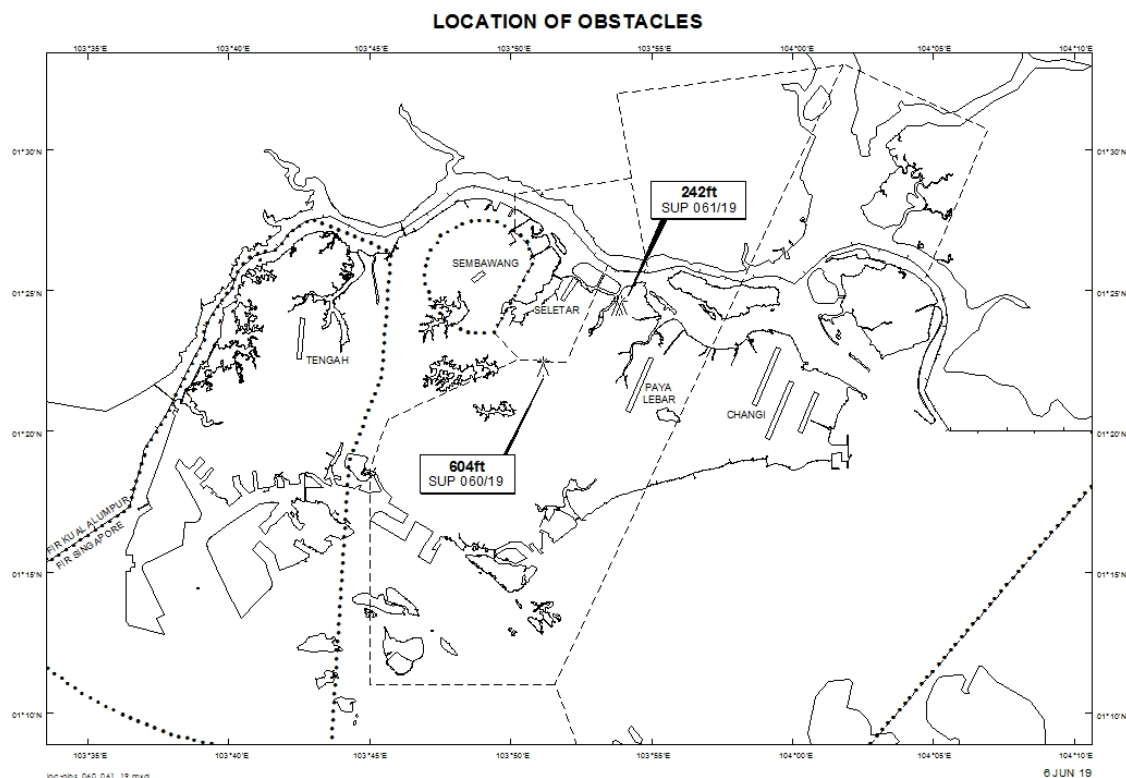

Email: caas_singaporeais@caas.gov.sgURL: www.caas.gov.sgURL: <https://fpl-1.caasaim.gov.sg>**AIP Supplement for
Singapore****AIP SUP****061/2019****Effective from 06 JUN 2019****/ 30 JUN 2020****Published on 06 JUN 2019****PAYA LEBAR AIRPORT – CRAWLER CRANES**

WIE/2006301559 four crawler cranes, height 242ft AMSL, erected at 012427N 1035352E (bearing 354.2 degrees, distance 3.13nm from Paya Lebar ARP – within Paya Lebar Control Zone). Cranes marked and lighted at night. (NOTAM A1809/19 dated 16/05/19 is hereby superseded.)