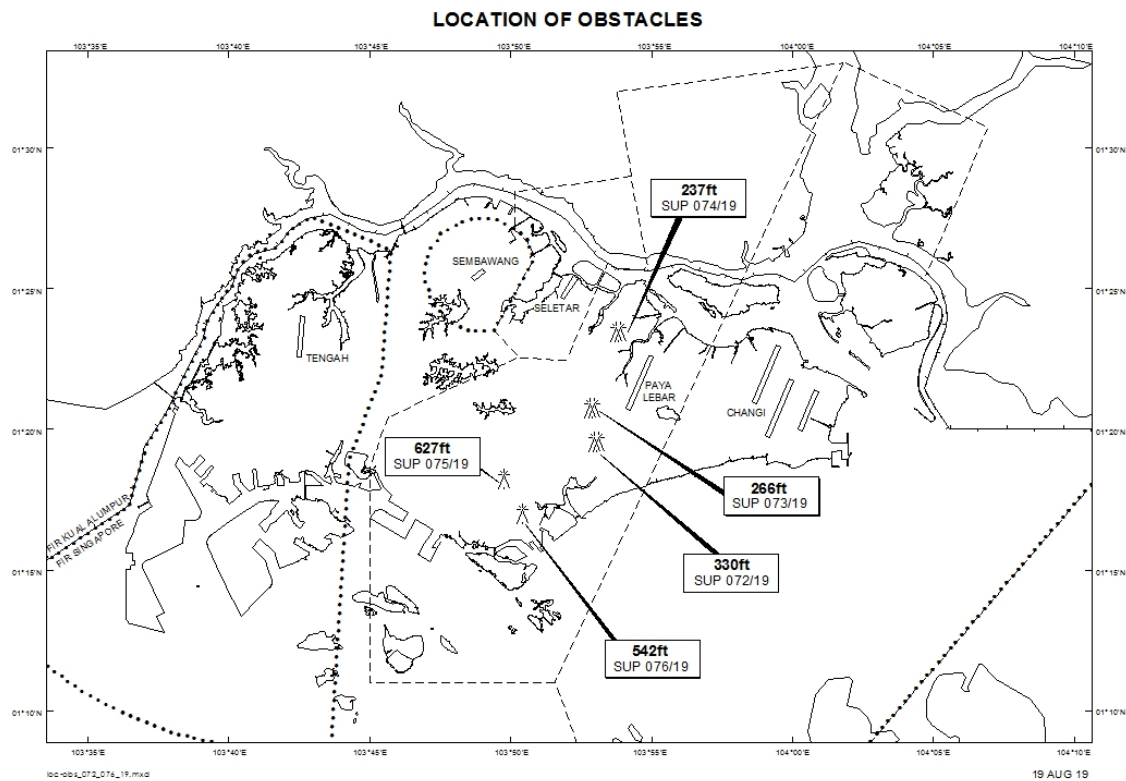

WIE/2008011559 three luffing cranes, height 330ft AMSL, erected at 011933N 1035302E (bearing 212.3 degrees, distance 2.12nm from Paya Lebar ARP – within Paya Lebar Control Zone). Cranes marked and lighted at night. (NOTAM A2763/19 dated 30/07/19 is hereby superseded.)