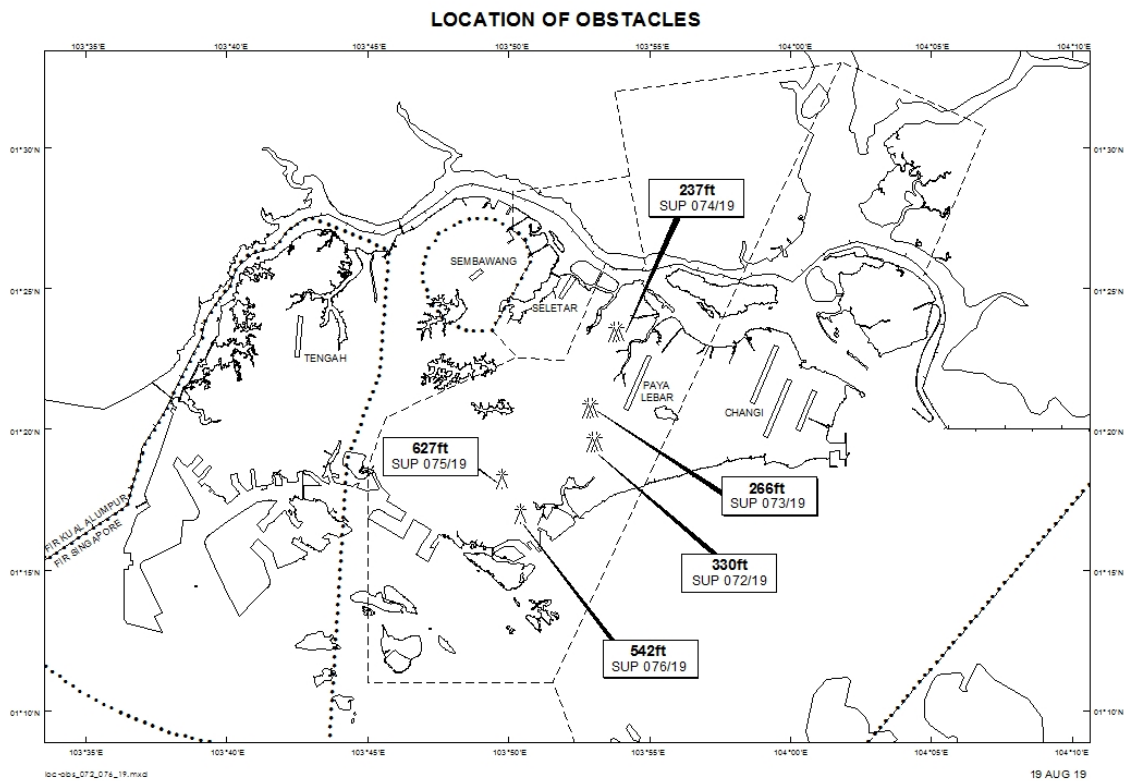

Email: caas_singaporeais@caas.gov.sgURL: www.caas.gov.sgURL: <https://fpl-1.caasaim.gov.sg>**AIP Supplement for
Singapore****AIP SUP
073/2019****Effective from 19 AUG 2019****/ 31 DEC 2021****Published on 19 AUG 2019****PAYA LEBAR AIRPORT – LUFFER CRANES**

WIE/2112311559 two luffer cranes, height 266ft AMSL, erected at 012044N 1035253E (bearing 244.6 degrees, distance 1.42nm from Paya Lebar ARP – within Paya Lebar Control Zone). Cranes marked and lighted at night. (NOTAM A2762/19 dated 30/07/19 is hereby superseded.)