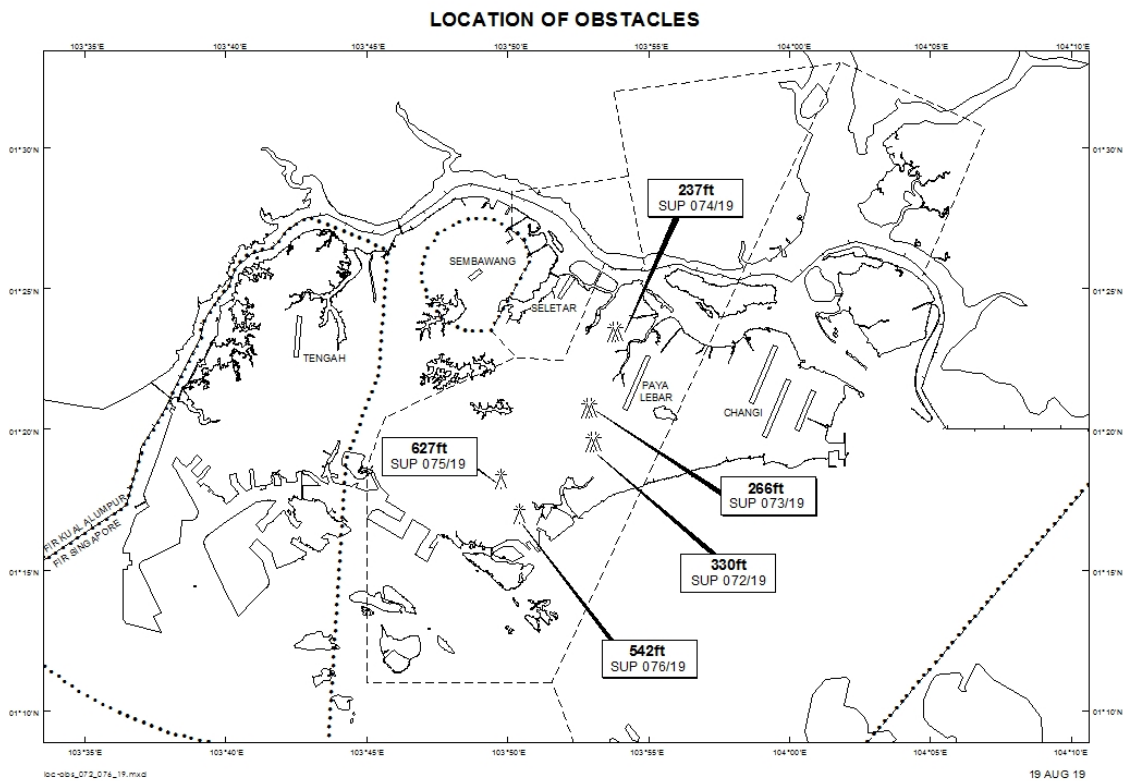

Email: caas_singaporeais@caas.gov.sgURL: www.caas.gov.sgURL: <https://fpl-1.caasaim.gov.sg>**AIP Supplement for
Singapore****AIP SUP
074/2019****Effective from 19 AUG 2019****/ 30 DEC 2019****Published on 19 AUG 2019****PAYA LEBAR AIRPORT – CRAWLER CRANES**

WIE/1912301559 two crawler cranes, height 237ft AMSL, erected at 012326N 1035349E (bearing 350.5 degrees, distance 2.12nm from Paya Lebar ARP – within Paya Lebar Control Zone). Cranes marked and lighted at night. (NOTAM A2760/19 dated 30/07/19 is hereby superseded.)