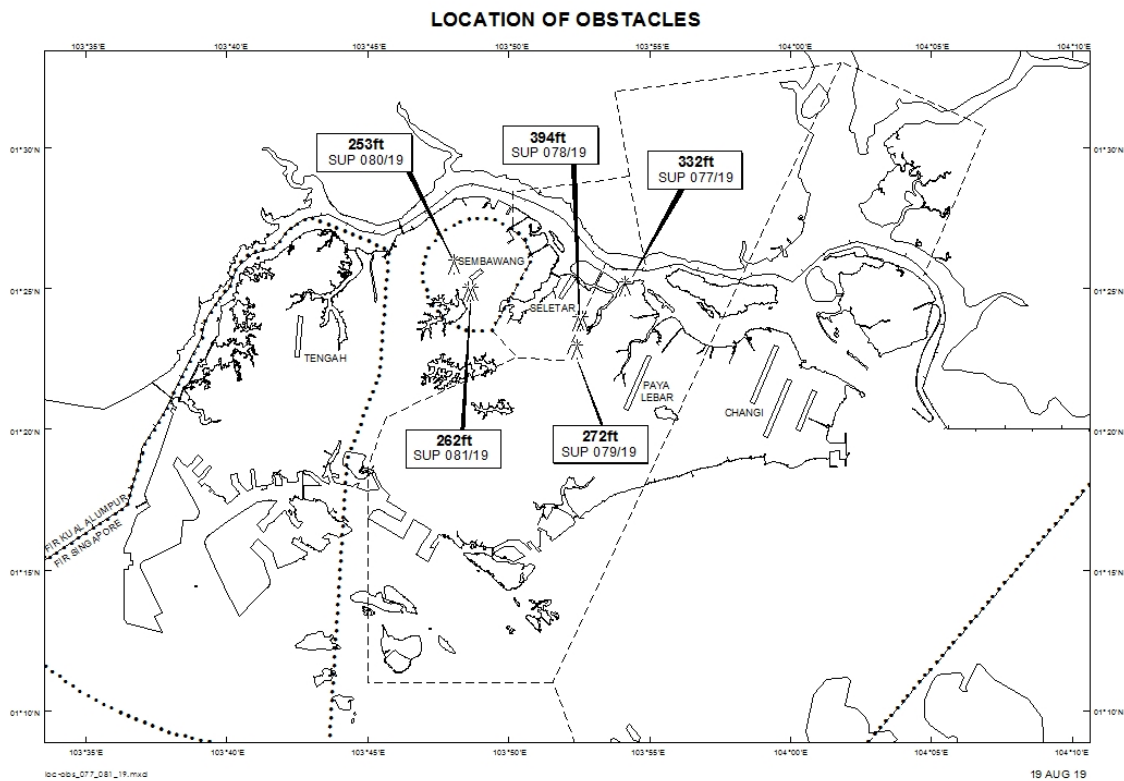

Email: caas_singaporeais@caas.gov.sgURL: www.caas.gov.sgURL: <https://fpl-1.caasaim.gov.sg>**AIP Supplement for
Singapore****AIP SUP
078/2019****Effective from 19 AUG 2019****/ 18 JUL 2022****Published on 19 AUG 2019****PAYA LEBAR AIRPORT – TOPLESS CRANES AND LUFFER CRANES**

WIE/2207181559 six topless cranes and two luffer cranes, height 394ft AMSL, erected at 012350N 1035233E (bearing 327 degrees, distance 2.97nm from Paya Lebar ARP – within Paya Lebar Control Zone). Cranes marked and lighted at night. (NOTAM A2552/19 dated 15/07/19 is hereby superseded)