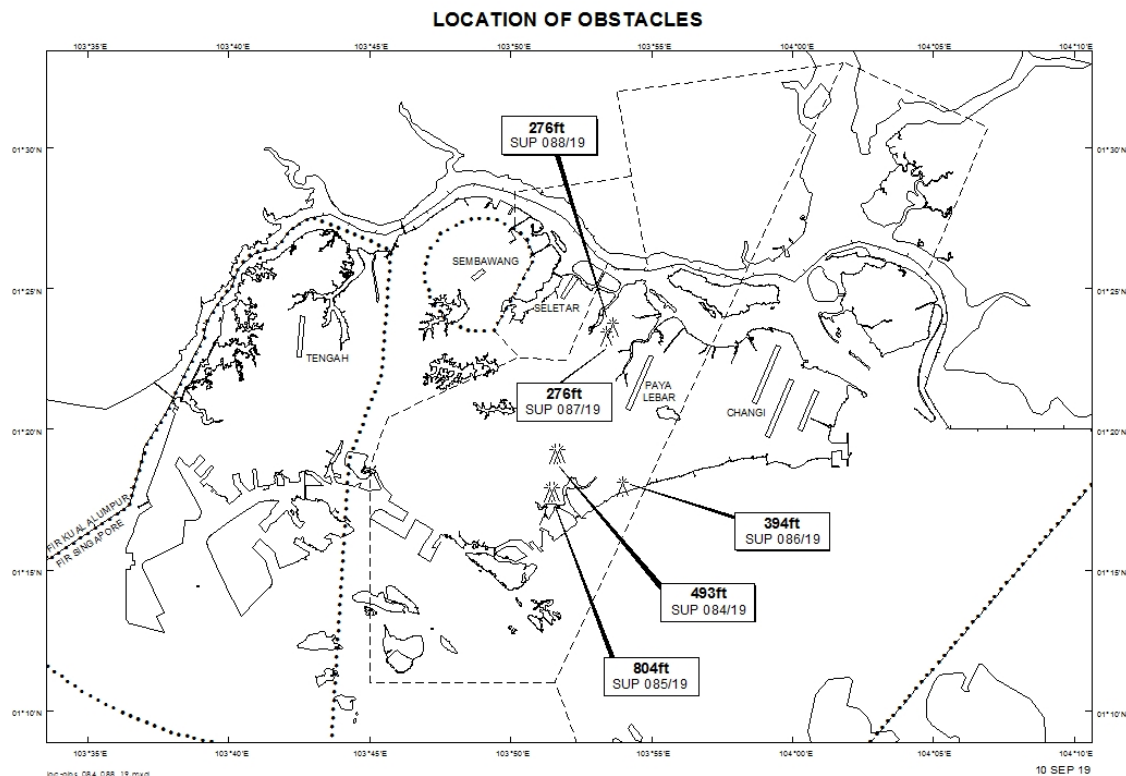

WIE/2009021559 two topless cranes, height 493ft AMSL, erected at 011906N 1035138E (bearing 229.0 degrees, distance 3.39nm from Paya Lebar ARP – within Paya Lebar Control Zone). Cranes marked and lighted at night. (NOTAM A3267/19 dated 30/08/19 is hereby superseded.)