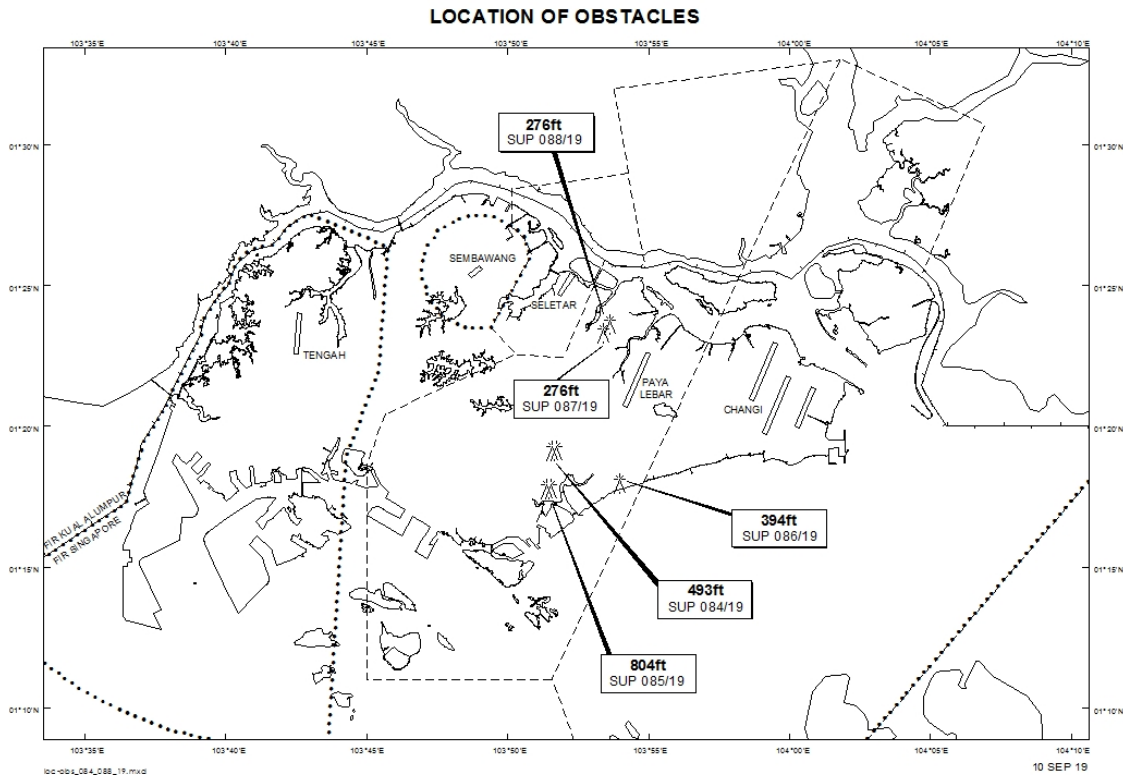

Email: caas_singaporeais@caas.gov.sgURL: www.caas.gov.sgURL: <https://fpl-1.caasaim.gov.sg>**AIP Supplement for
Singapore****AIP SUP
085/2019****Effective from 10 SEP 2019****/ 30 SEP 2020****Published on 10 SEP 2019****PAYA LEBAR AIRPORT – LUFFER CRANES**

WIE/2009301559 four luffer cranes, height 804ft AMSL, erected at 011745N 1035127E (bearing 218.0 degrees, distance 4.50nm from Paya Lebar ARP – within Paya Lebar Control Zone). Cranes marked and lighted at night (NOTAM A3266/19 dated 30/08/19 is hereby superseded.)