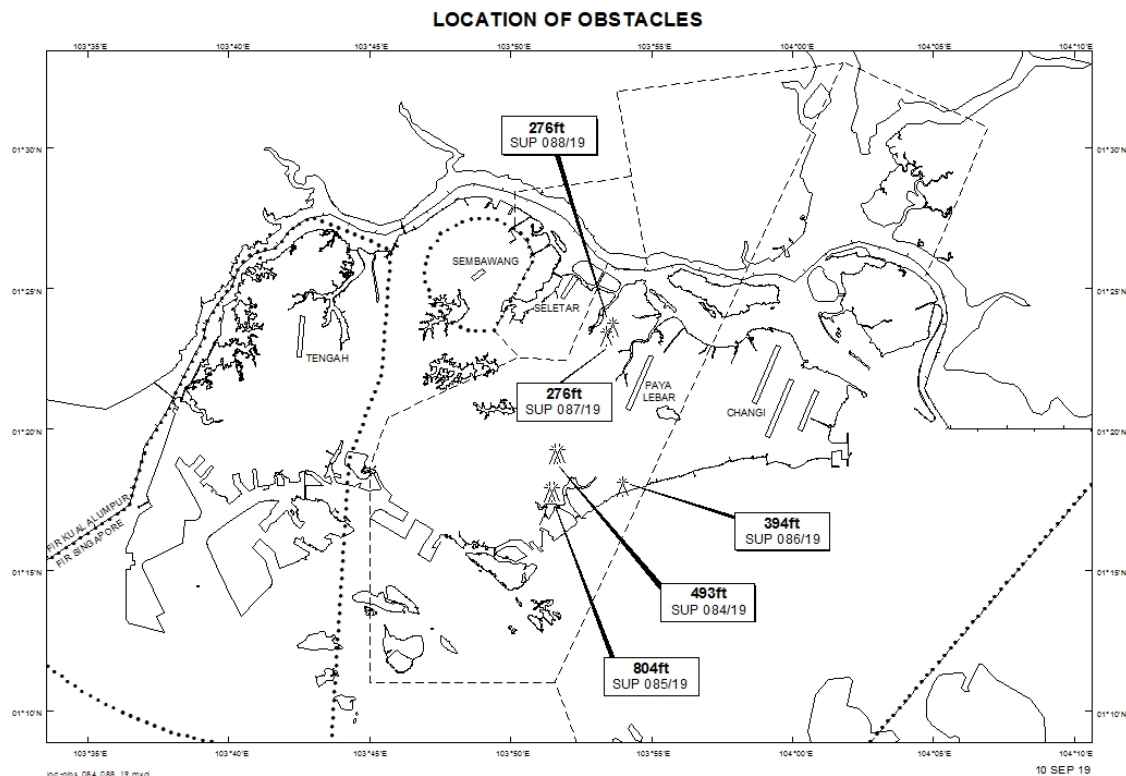

Email: caas_singaporeais@caas.gov.sgURL: www.caas.gov.sgURL: <https://fpl-1.caasaim.gov.sg>**AIP Supplement for
Singapore****AIP SUP
087/2019****Effective from 10 SEP 2019****/ 31 MAR 2020****Published on 10 SEP 2019****PAYA LEBAR AIRPORT – MOBILE CRANE**

WIE/2003311559 one mobile crane, height 276ft AMSL, erected at 012317N 1035324E (bearing 338.2 degrees, distance 2.09nm from Paya Lebar ARP- within Paya Lebar Control Zone). Crane marked and lighted at night. (NOTAM A3190/19 dated 28/08/19 is hereby superseded.)