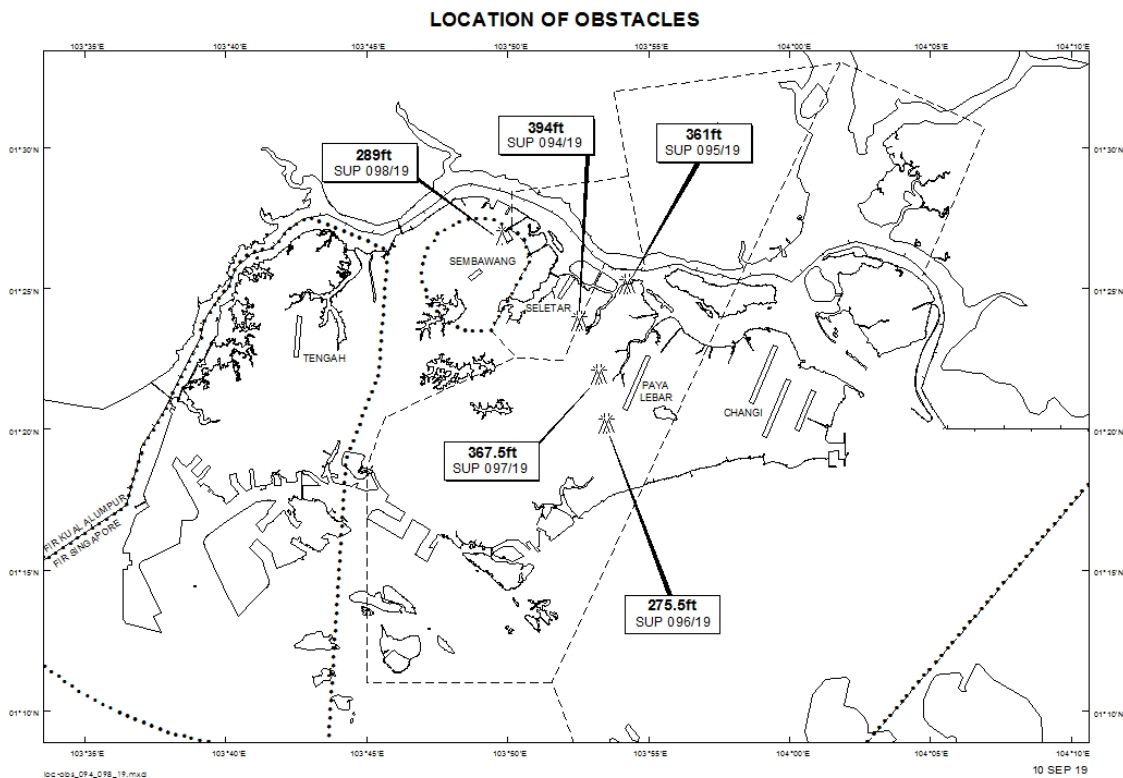

Email: caas_singaporeais@caas.gov.sgURL: www.caas.gov.sgURL: <https://fpl-1.caasaim.gov.sg>**AIP Supplement for
Singapore****AIP SUP
094/2019****Effective from 10 SEP 2019****/ 28 AUG 2020****Published on 10 SEP 2019****PAYA LEBAR AIRPORT – CRANES**

WIE/2008281559 six topless cranes and two luffer cranes, height 394ft AMSL, erected at 012350N 1035233E (bearing 327 degrees, distance 2.97nm from Paya Lebar ARP- within Paya Lebar Control Zone). Cranes marked and lighted at night. (NOTAM A3051/19 dated 21/08/19 is hereby superseded.)