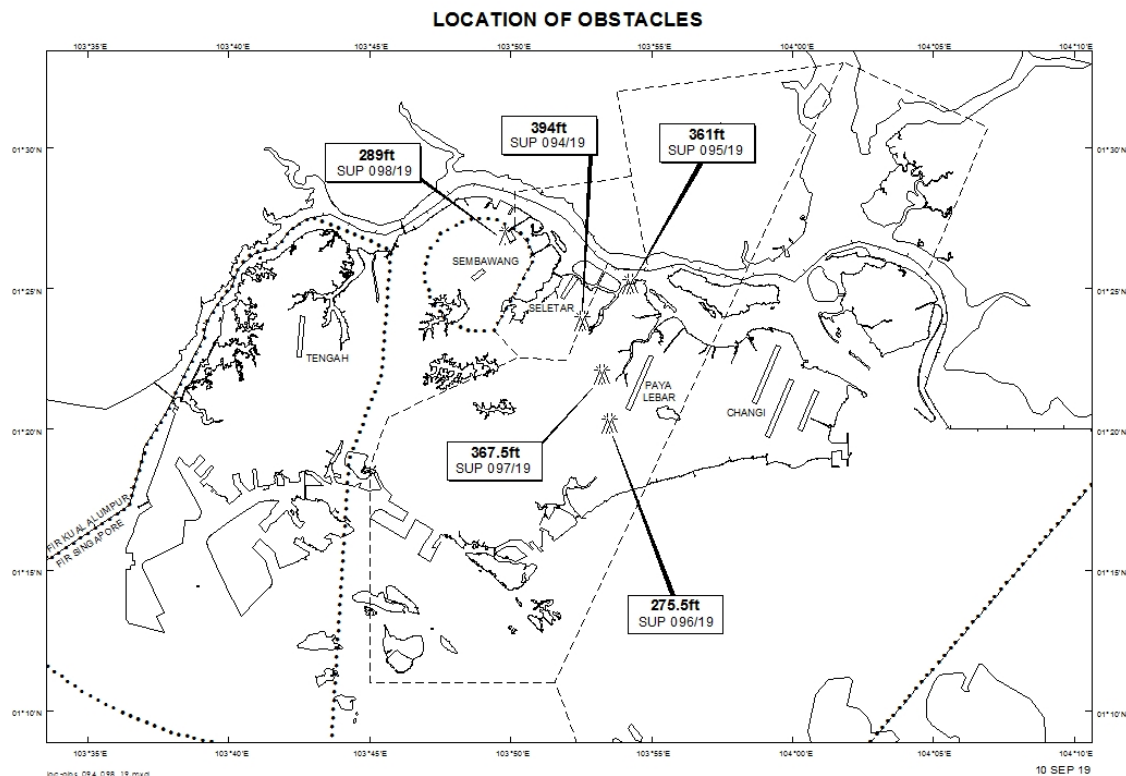

WIE/2012301559 two mobile cranes, height 361ft AMSL, erected at 012508N 1035413E (bearing 0.8 degrees, distance 3.79nm from Paya Lebar ARP- within Paya Lebar Control Zone). Cranes marked and lighted at night. (NOTAM A3000/19 dated 20/08/19 is hereby superseded.)