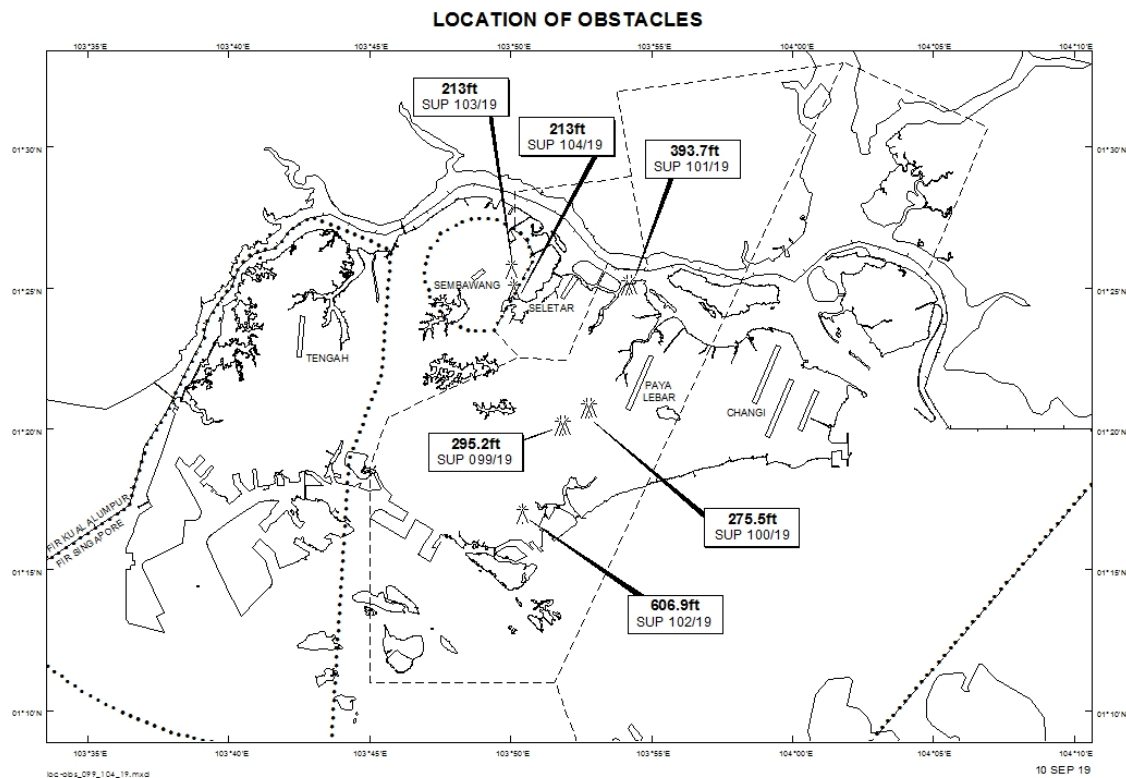

WIE/2008051559 three luffer cranes, height 295.2ft AMSL, erected at 012007N 1035150E (bearing 242.2 degrees, distance 2.63nm from Paya Lebar ARP - within Paya Lebar Control Zone). Cranes marked and lighted at night. (NOTAM A2850/19 dated 05/08/19 is hereby superseded.)