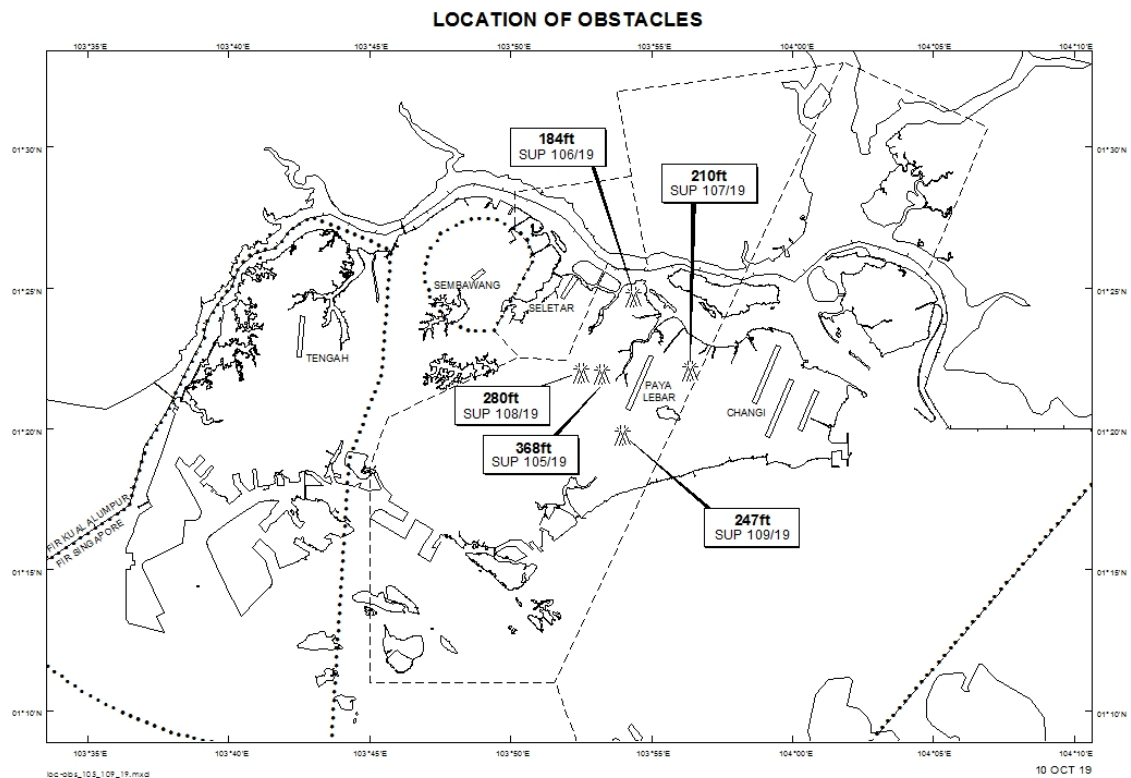

Email: caas_singaporeais@caas.gov.sgURL: www.caas.gov.sgURL: <https://aim-sg.caas.gov.sg>**AIP Supplement for
Singapore****AIP SUP
107/2019****Effective from 10 OCT 2019****/ 01 OCT 2020****Published on 10 OCT 2019****PAYA LEBAR AIRPORT – CRANES**

WIE/2010011559 three crawler cranes and one mobile crane, height 210ft AMSL, erected at 012203N 1035621E (bearing 72.2 degrees, distance 2.29nm from Paya Lebar ARP – within Paya Lebar Control Zone). Cranes marked and lighted at night. (NOTAM A3773/19 dated 26/09/19 is hereby superseded.)