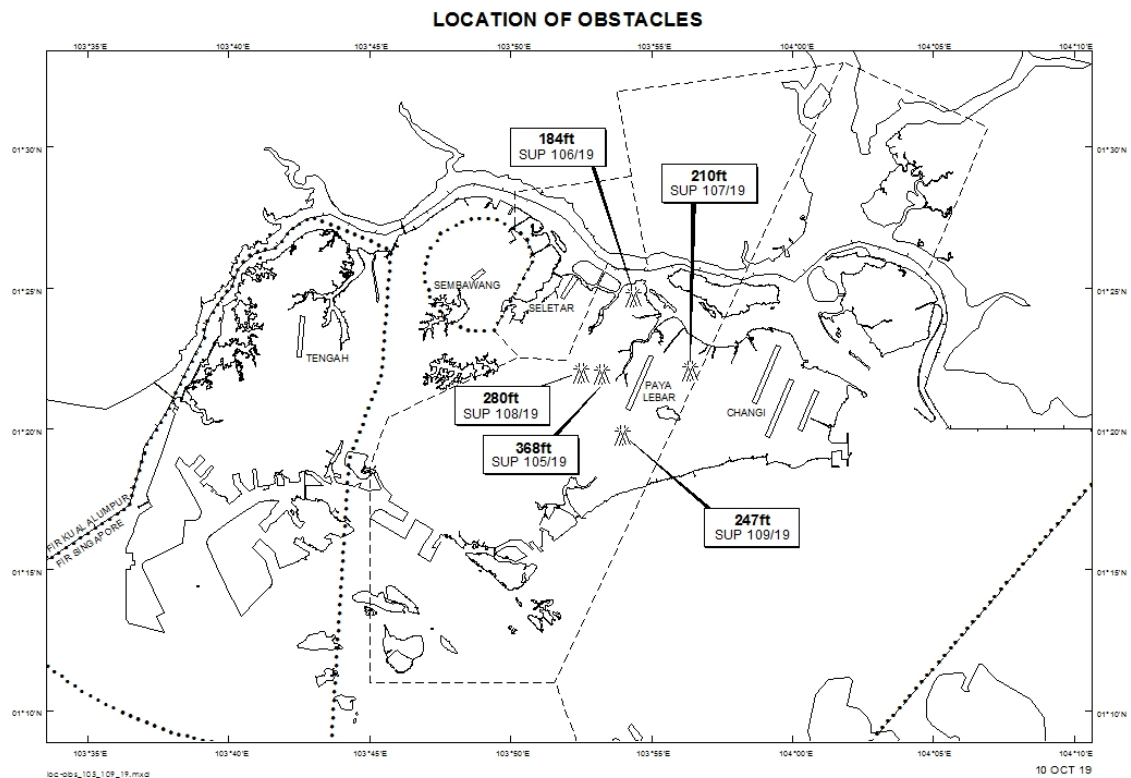

Email: caas_singaporeais@caas.gov.sgURL: www.caas.gov.sgURL: <https://aim-sg.caas.gov.sg>**AIP Supplement for
Singapore****AIP SUP
108/2019****Effective from 10 OCT 2019****/ 30 DEC 2020****Published on 10 OCT 2019****PAYA LEBAR AIRPORT – CRANES**

WIE/2012301559 five topless cranes and one luffing crane, height 280FT AMSL, erected at 012159N 1035229E (bearing 290.7 degrees, distance 1.80nm from Paya Lebar ARP - within Paya Lebar Control Zone). Cranes marked and lighted at night. (NOTAM A3457/19 dated 12/09/19 is hereby superseded.)