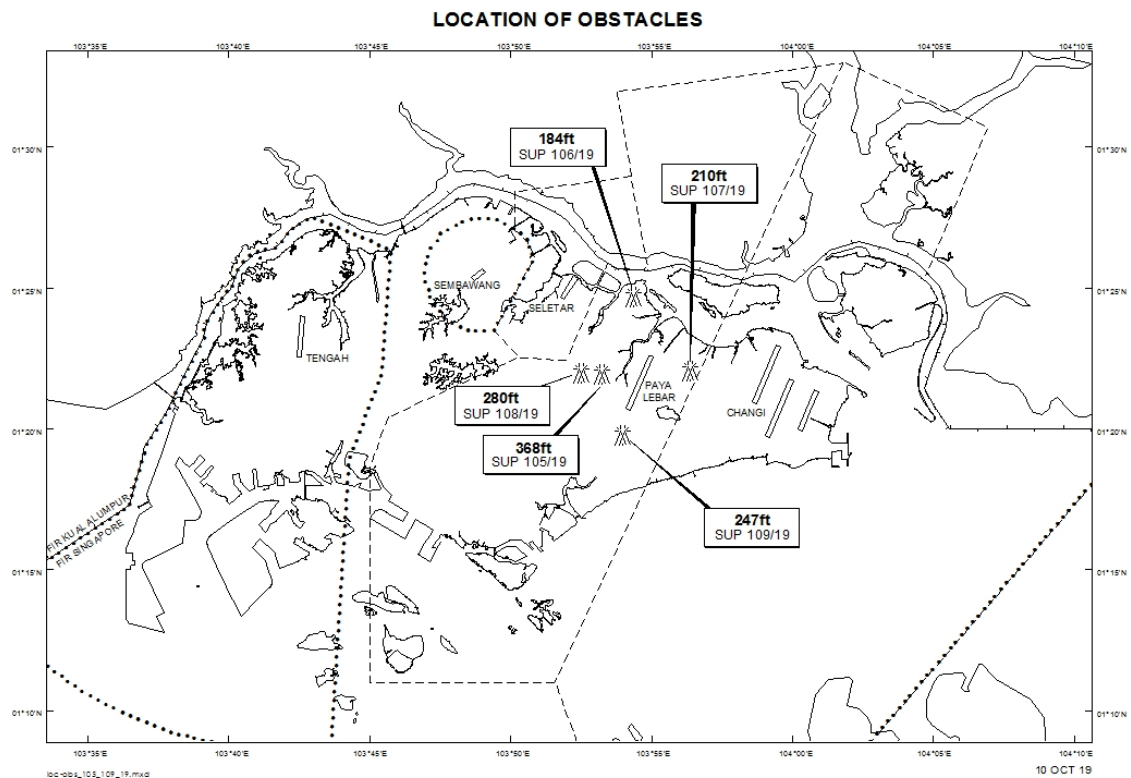

WIE/2006201559 three mobile cranes, height 247ft AMSL, erected at 011947N 1035357E (bearing 188 degrees, distance 1.59nm from Paya Lebar ARP – within Paya Lebar Control Zone). Cranes marked and lighted at night. (NOTAM A3455/19 dated 12/09/19 is hereby superseded.)