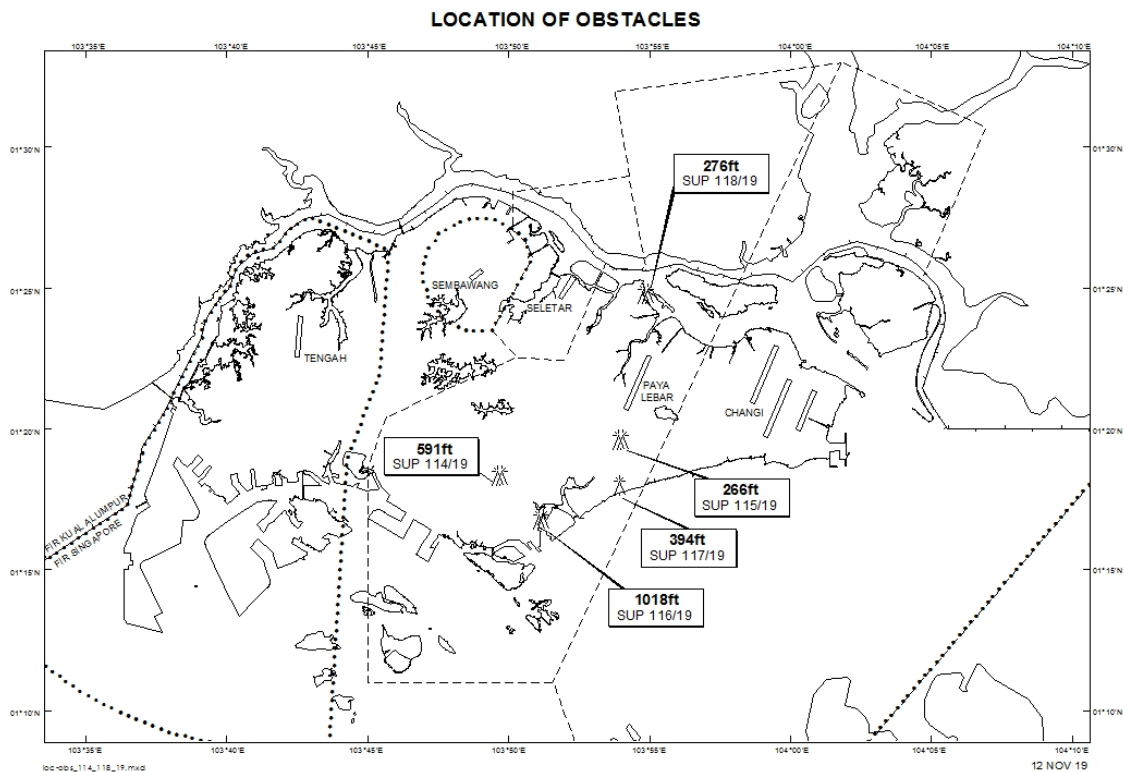

Email: caas_singaporeais@caas.gov.sgURL: www.caas.gov.sgURL: <https://aim-sg.caas.gov.sg>**AIP Supplement for
Singapore****AIP SUP
115/2019****Effective from 12 NOV 2019****/ 20 JUN 2020****Published on 12 NOV 2019****PAYA LEBAR AIRPORT – MOBILE CRANES**

WIE/2006201559 three mobile cranes, height 266ft AMSL, erected at 11936N 1035359E (bearing 186 degrees, distance 1.75nm from Paya Lebar ARP - within Paya Lebar Control Zone). Cranes marked and lighted at night. (NOTAM A4230 dated 24/10/19 is hereby superseded.)

PAGE INTENTIONALLY LEFT BLANK