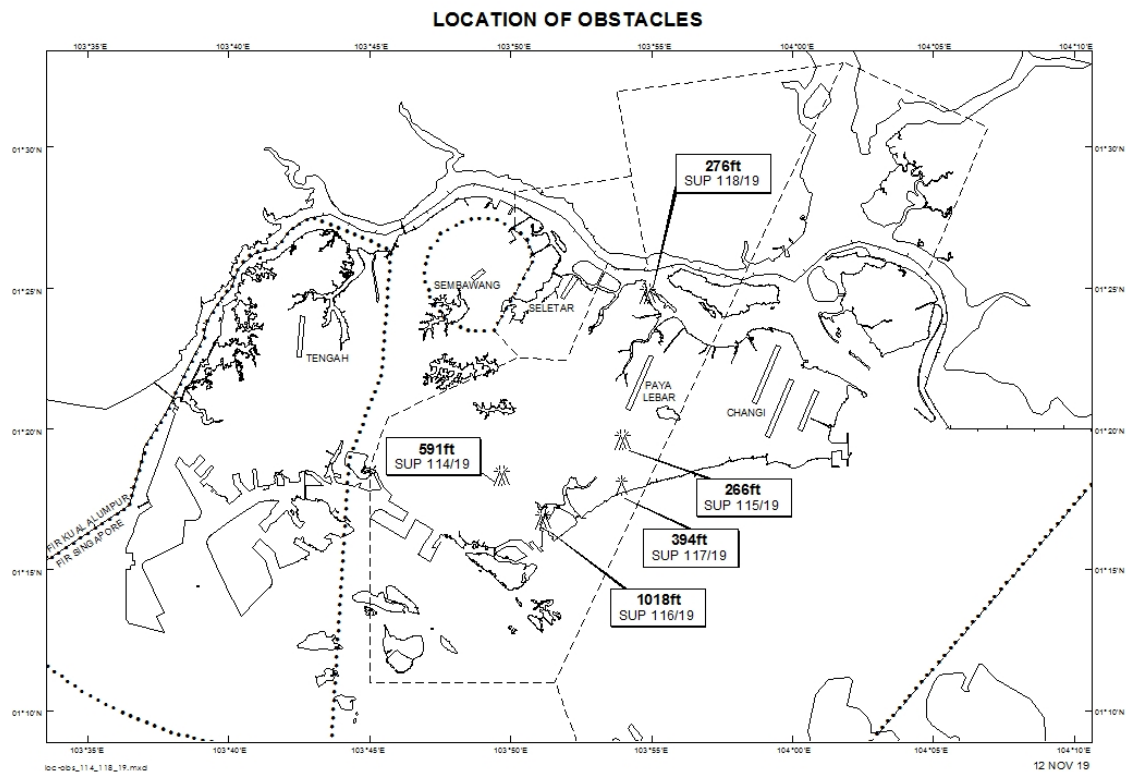

Email: caas_singaporeais@caas.gov.sgURL: www.caas.gov.sgURL: <https://aim-sg.caas.gov.sg>**AIP Supplement for
Singapore****AIP SUP
116/2019****Effective from 12 NOV 2019****/ 30 NOV 2020****Published on 12 NOV 2019****PAYA LEBAR AIRPORT – LUFFER CRANES**

WIE/2011301559 five luffer cranes, height 1018ft AMSL, erected at 011647N 1035108E (bearing 214 degrees, distance 5.48nm from Paya Lebar ARP - within Paya Lebar Control Zone). Cranes marked and lighted at night. (NOTAM A4161 dated 21/10/19 is hereby superseded.)

PAGE INTENTIONALLY LEFT BLANK