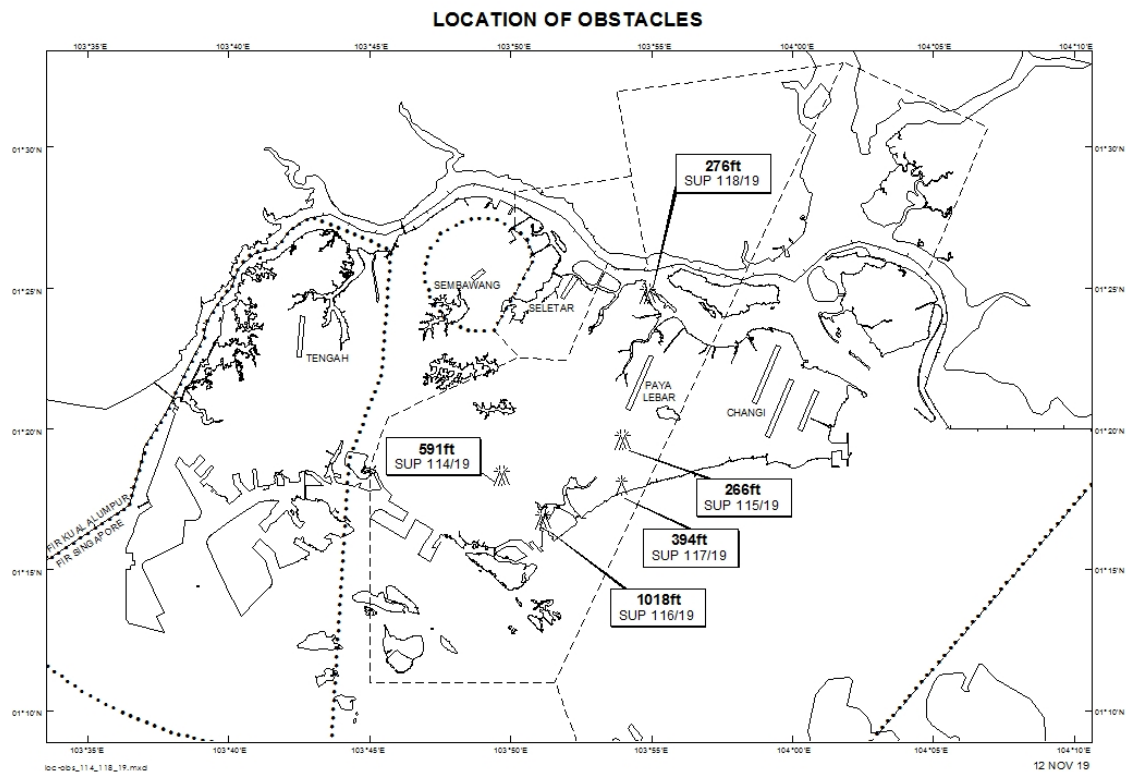

Email: caas_singaporeais@caas.gov.sgURL: www.caas.gov.sgURL: <https://aim-sg.caas.gov.sg>**AIP Supplement for
Singapore****AIP SUP
118/2019****Effective from 12 NOV 2019****/ 31 DEC 2020****Published on 12 NOV 2019****PAYA LEBAR AIRPORT – FLAT TOP CRANES**

WIE/2012311559 thirteen flat-top cranes, height 276ft AMSL, erected at 012448N 1035452E (bearing 11.6 degrees, distance 3.52nm from Paya Lebar ARP - within Paya Lebar Control Zone). Cranes marked and lighted at night. (NOTAM A4149 dated 18/10/19 is hereby superseded.)

PAGE INTENTIONALLY LEFT BLANK