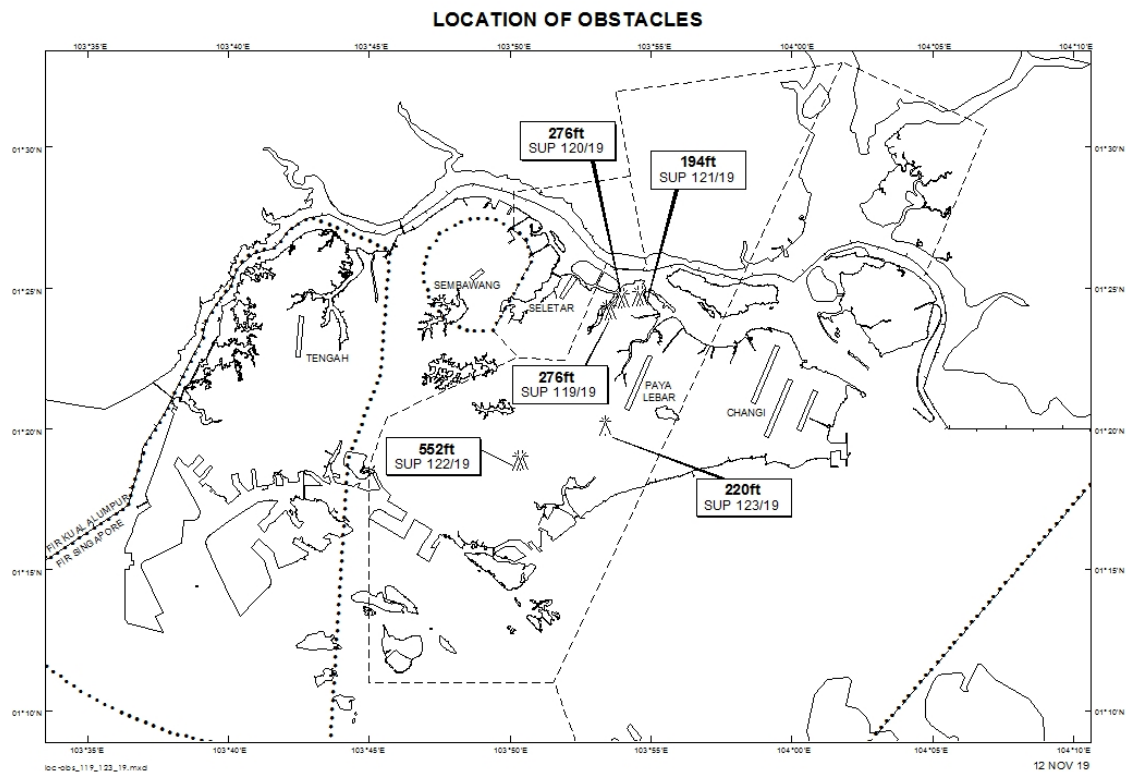

Email: caas_singaporeais@caas.gov.sgURL: www.caas.gov.sgURL: <https://aim-sg.caas.gov.sg>**AIP Supplement for
Singapore****AIP SUP
120/2019****Effective from 12 NOV 2019****/ 31 DEC 2020****Published on 12 NOV 2019****PAYA LEBAR AIRPORT – TOPLESS CRANES**

WIE/2012311559 ten topless cranes, height 276ft AMSL, erected at 012438N 1035358E (bearing 357.0 degrees, distance 3.30nm from Paya Lebar ARP - within Paya Lebar Control Zone). Cranes marked and lighted at night. (NOTAM A4087 dated 16/10/19 is hereby superseded.)