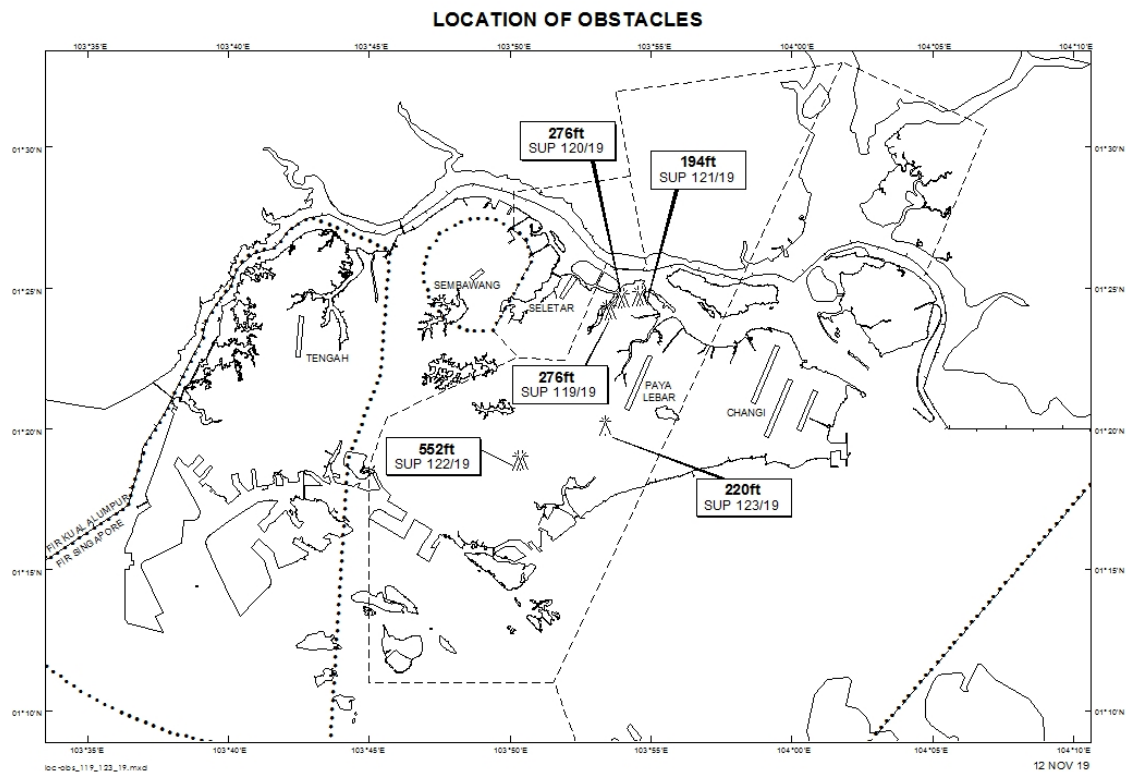

Email: caas_singaporeais@caas.gov.sgURL: www.caas.gov.sgURL: <https://aim-sg.caas.gov.sg>**AIP Supplement for
Singapore****AIP SUP
122/2019****Effective from 12 NOV 2019****/ 31 OCT 2020****Published on 12 NOV 2019****PAYA LEBAR AIRPORT – LUFFER CRANES**

WIE/2010311559 two luffer cranes, height 552ft AMSL, erected at 011852N 1035022E (bearing 237 degrees, distance 4.54nm from Paya Lebar ARP - within Paya Lebar Control Zone). Cranes marked and lighted at night. (NOTAM A4041 dated 11/10/19 is hereby superseded.)