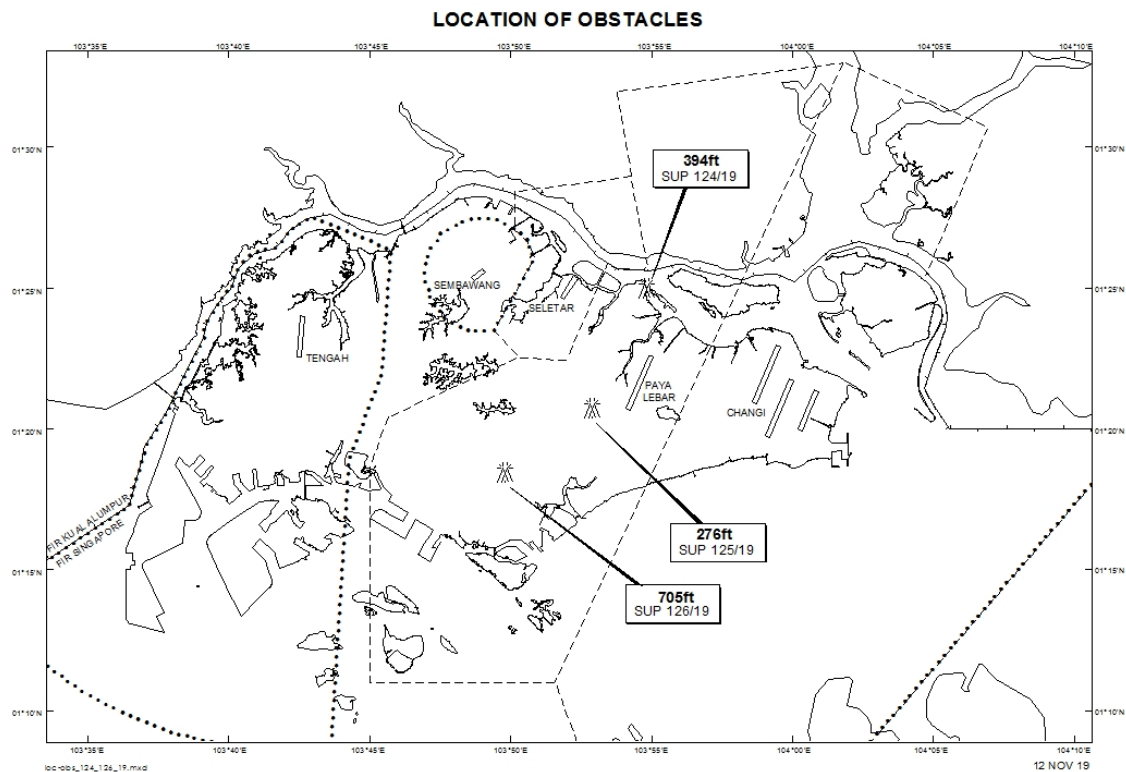

PAYA LEBAR AIRPORT – CRANES

WIE/2012311559 seven topless cranes and four luffer cranes, height 394ft AMSL, erected at 012458N 1035450E (bearing 10.4 degrees, distance 3.69nm from Paya Lebar ARP - within Paya Lebar Control Zone). Cranes marked and lighted at night. (NOTAM A3915 dated 07/10/19 is hereby superseded.)