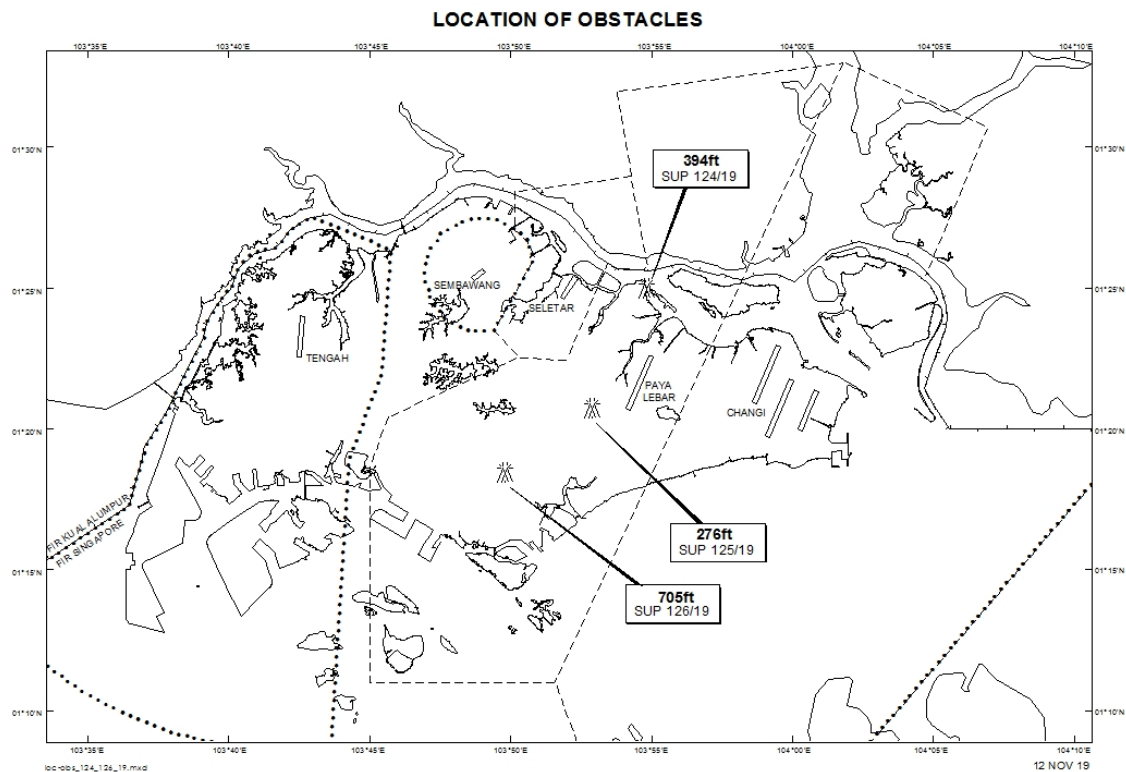

WIE/2012311559 two luffer cranes, height 276ft AMSL, erected at 012044N 1035253E (bearing 244.6 degrees, distance 1.42nm from Paya Lebar ARP - within Paya Lebar Control Zone). Cranes marked and lighted at night. (NOTAM A3814 dated 01/10/19 is hereby superseded.)