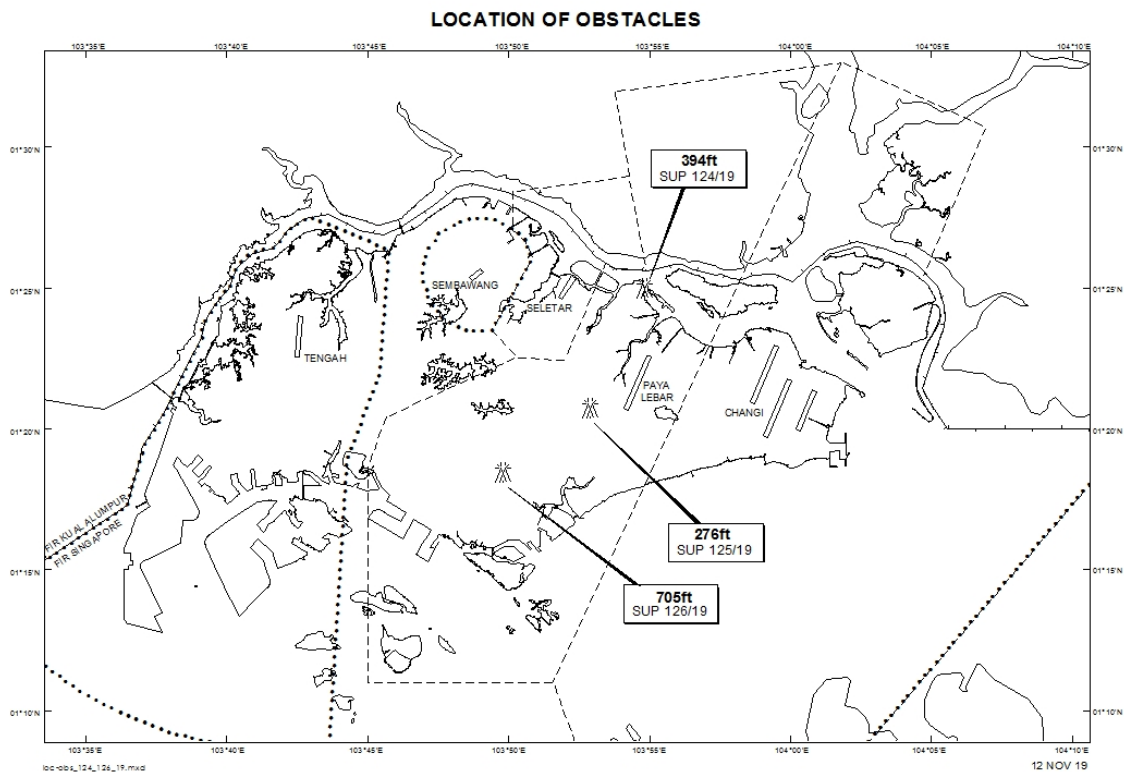

Email: caas_singaporeais@caas.gov.sgURL: www.caas.gov.sgURL: <https://aim-sg.caas.gov.sg>**AIP Supplement for
Singapore****AIP SUP
126/2019****Effective from 12 NOV 2019****/ 31 DEC 2022****Published on 12 NOV 2019****PAYA LEBAR AIRPORT – LUFFER CRANES**

WIE/2212311559 two luffer cranes, height 705ft AMSL, erected at 011827N 1034948E (bearing 236.5 degrees, distance 5.24nm from Paya Lebar ARP - within Paya Lebar Control Zone). Cranes marked and lighted at night. (NOTAM A3813 dated 01/10/19 is hereby superseded.)