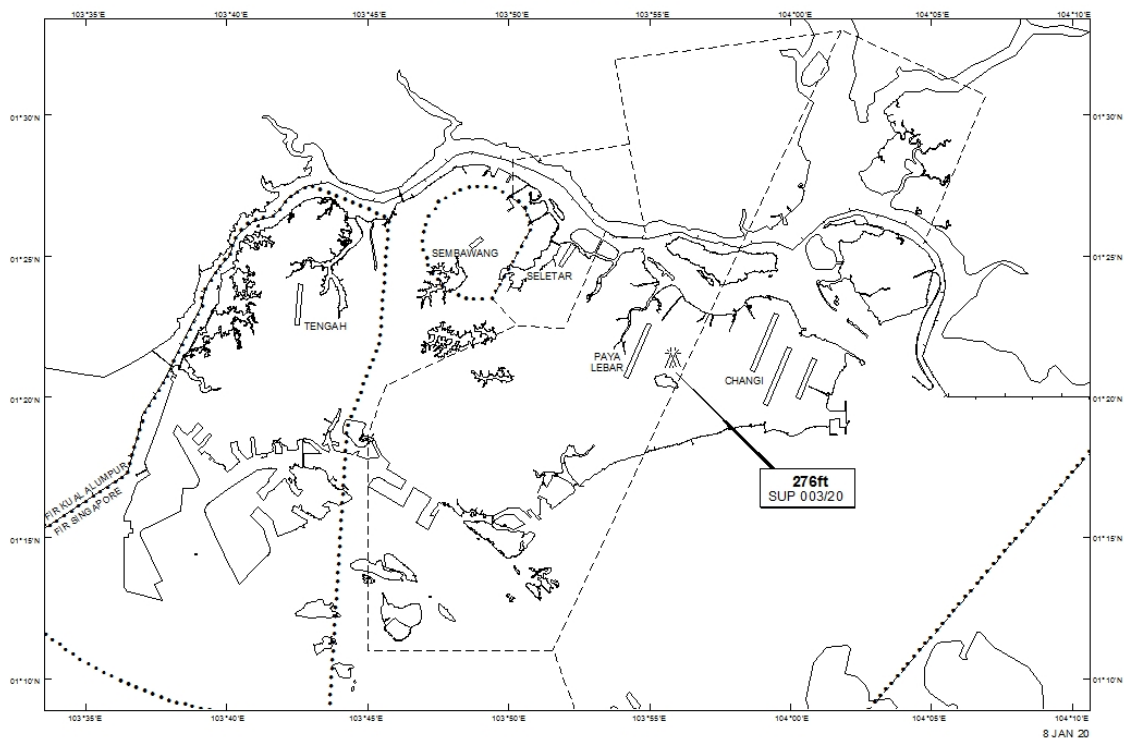

WIE/2101051559 eight topless cranes, height 276ft AMSL, erected at 012124N 1035549E (bearing 88 degrees, distance 1.65nm from Paya Lebar ARP - within Paya Lebar Control Zone). Cranes marked and lighted at night. (NOTAM A5337/19 dated 30/12/19 is hereby superseded.)

**LOCATION OF OBSTACLE**

*PAGE INTENTIONALLY LEFT BLANK*