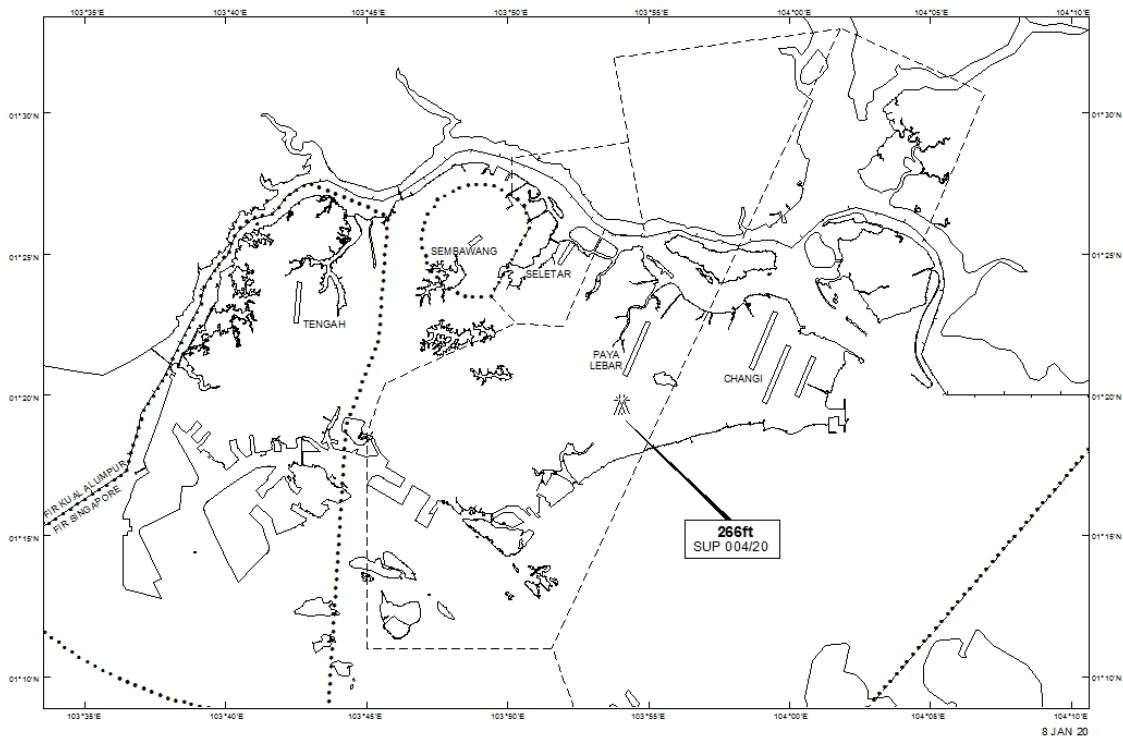

Email: caas_singaporeais@caas.gov.sgURL: www.caas.gov.sgURL: <https://aim-sg.caas.gov.sg>**AIP Supplement for
Singapore****AIP SUP
004/2020****Effective from 08 JAN 2020****/ 20 JUN 2021****Published on 08 JAN 2020****PAYA LEBAR AIRPORT – MOBILE CRANES**

WIE/2106201559 three mobile cranes, height 266ft AMSL, erected at 011939N 1035402E (bearing 185 degrees, distance 1.69nm from Paya Lebar ARP - within Paya Lebar Control Zone). Cranes marked and lighted at night.
(NOTAM A5330/19 dated 30/12/19 is hereby superseded.)

LOCATION OF OBSTACLE

PAGE INTENTIONALLY LEFT BLANK