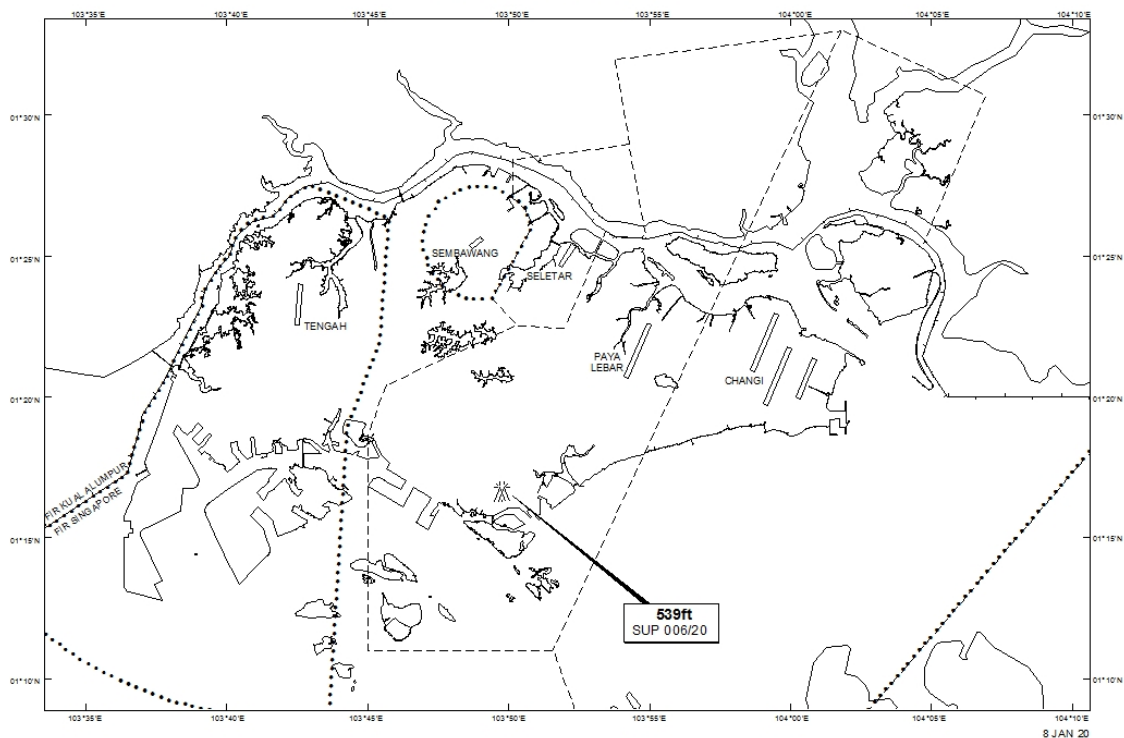

Email: caas_singaporeais@caas.gov.sgURL: www.caas.gov.sgURL: <https://aim-sg.caas.gov.sg>**AIP Supplement for
Singapore****AIP SUP
006/2020****Effective from 08 JAN 2020****/ 31 DEC 2020****Published on 08 JAN 2020****PAYA LEBAR AIRPORT – TOPLESS CRANES**

WIE/2012311559 two topless cranes, height 539ft AMSL, erected at 011638N 1034946E (bearing 223 degrees, distance 6.44nm from Paya Lebar ARP - within Paya Lebar Control Zone). Cranes marked and lighted at night. (NOTAM A4994/19 dated 05/12/19 is hereby superseded.)

LOCATION OF OBSTACLE

PAGE INTENTIONALLY LEFT BLANK