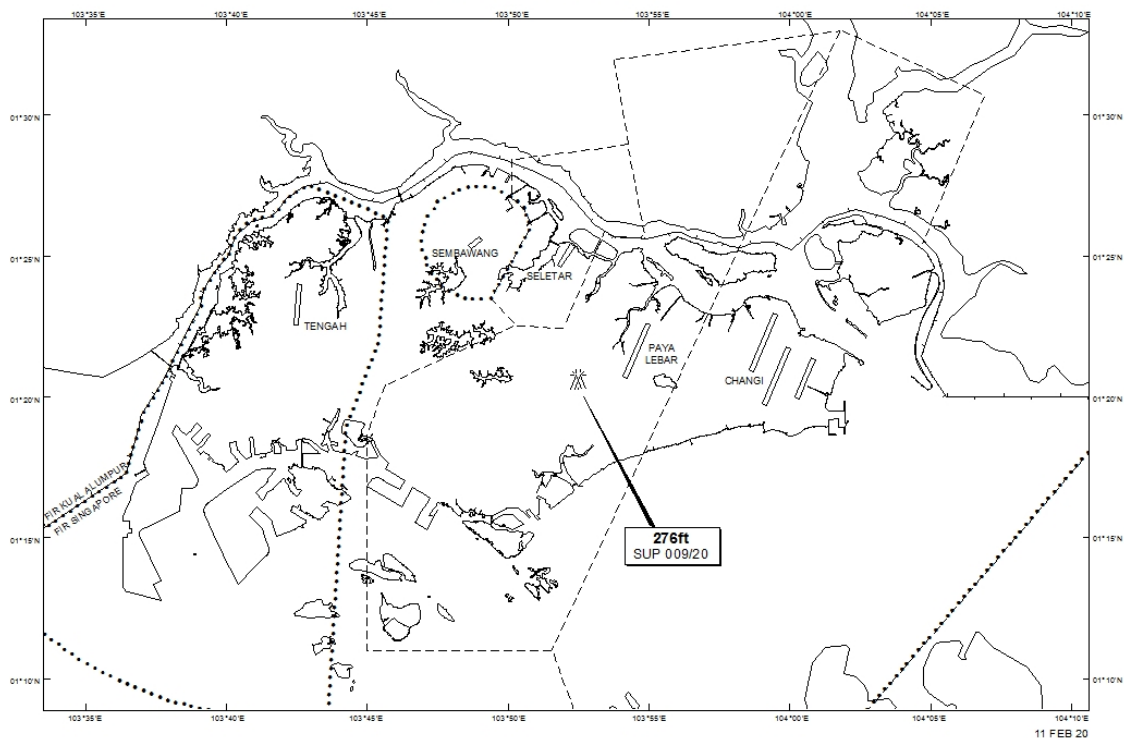

Email: caas_singaporeais@caas.gov.sgURL: www.caas.gov.sgURL: <https://aim-sg.caas.gov.sg>

AIP Supplement for Singapore

AIP SUP
009/2020

Effective from 11 FEB 2020

/ 30 APR 2021

Published on 11 FEB 2020

PAYA LEBAR AIRPORT – TOPLESS CRANES

WIE/2104301559 fourteen topless cranes, height 276ft AMSL, erected at 012036N 1035230E (bearing 245.7 degrees, distance 1.82nm from Paya Lebar ARP - within Paya Lebar Control Zone). Cranes marked and lighted at night (NOTAM A0271/20 dated 23/01/2020 is hereby superseded.)

LOCATION OF OBSTACLE

PAGE INTENTIONALLY LEFT BLANK