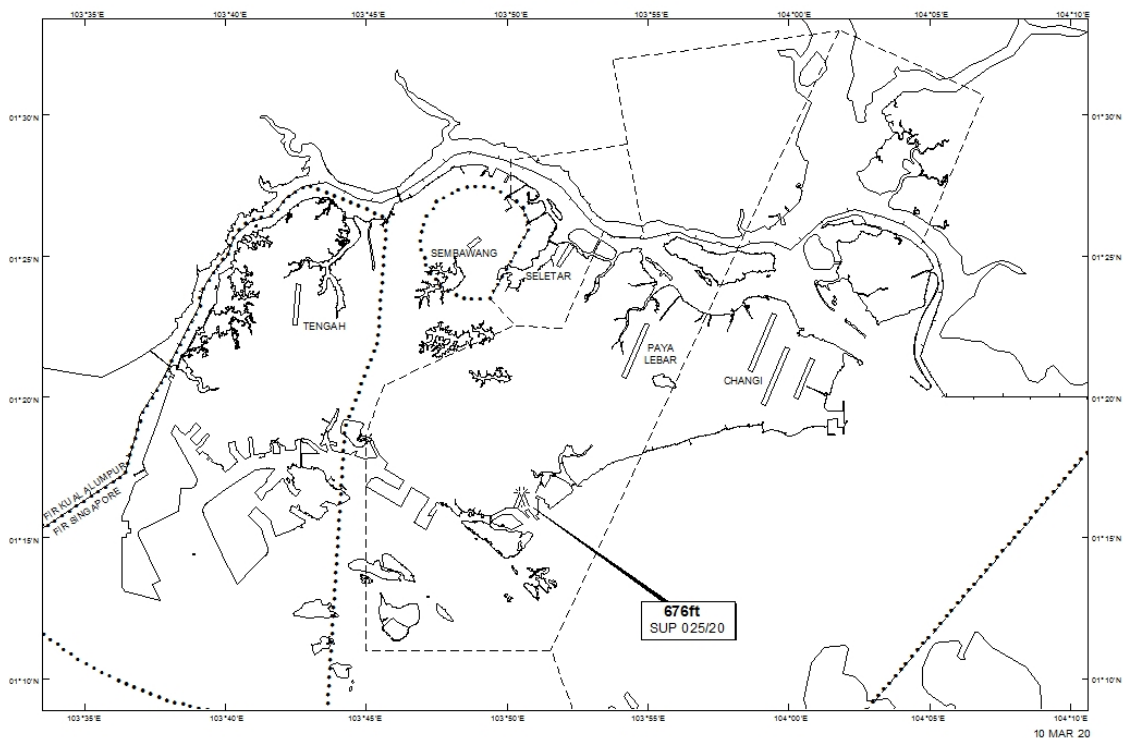

WIE/2112311559 two luffing cranes, height 676ft AMSL, erected at 011626N 1035032E (bearing 216.5 degrees, distance 6.12nm from Paya Lebar ARP - within Paya Lebar Control Zone). Cranes marked and lighted at night. (NOTAM A0769/20 dated 26/02/2020 is hereby superseded.)

**LOCATION OF OBSTACLE**

*PAGE INTENTIONALLY LEFT BLANK*