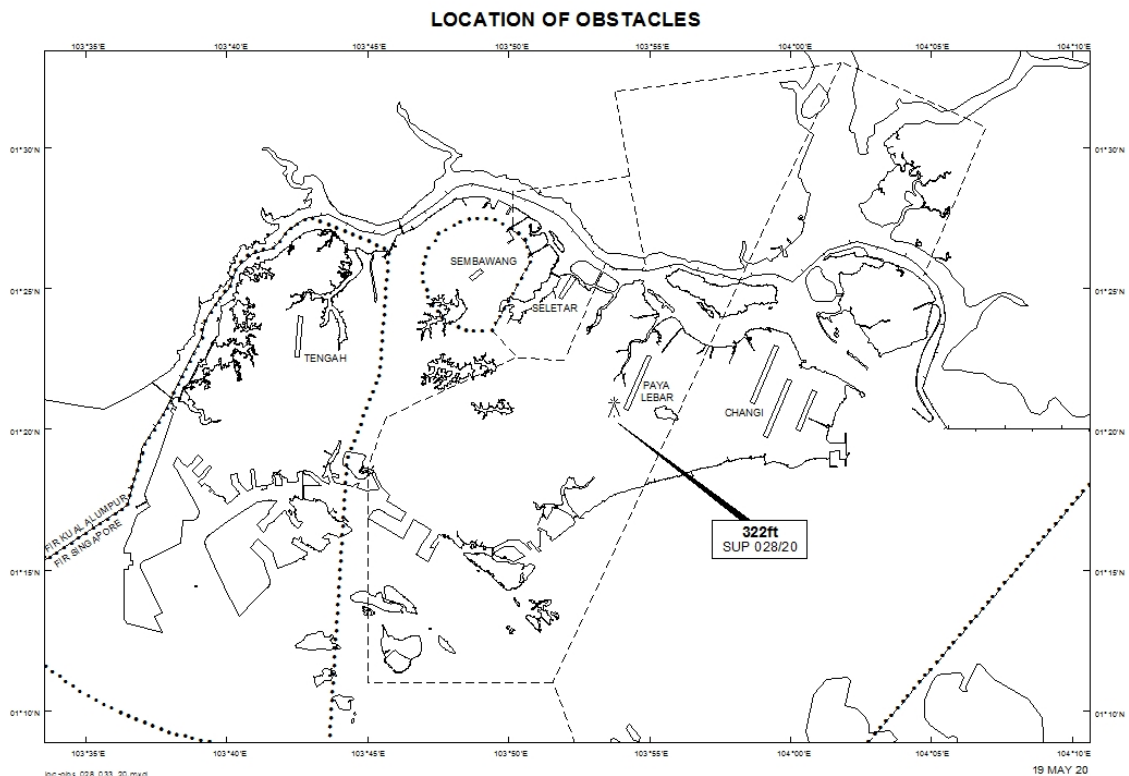

Email: caas_singaporeais@caas.gov.sgURL: www.caas.gov.sgURL: <https://aim-sg.caas.gov.sg>

AIP Supplement for Singapore

AIP SUP
028/2020

Effective from 19 MAY 2020

/ 31 DEC 2020

Published on 19 MAY 2020

PAYA LEBAR AIRPORT – MOBILE CRANES

WIE/2012311559 two mobile cranes, height 322FT AMSL, erected at 012046N 1035343E (bearing 218.1 degrees, distance 0.73nm from Paya Lebar ARP – within Paya Lebar Control Zone). Cranes marked and lighted at night.
(NOTAM A1240/20 dated 27/03/2020 is hereby superseded.)