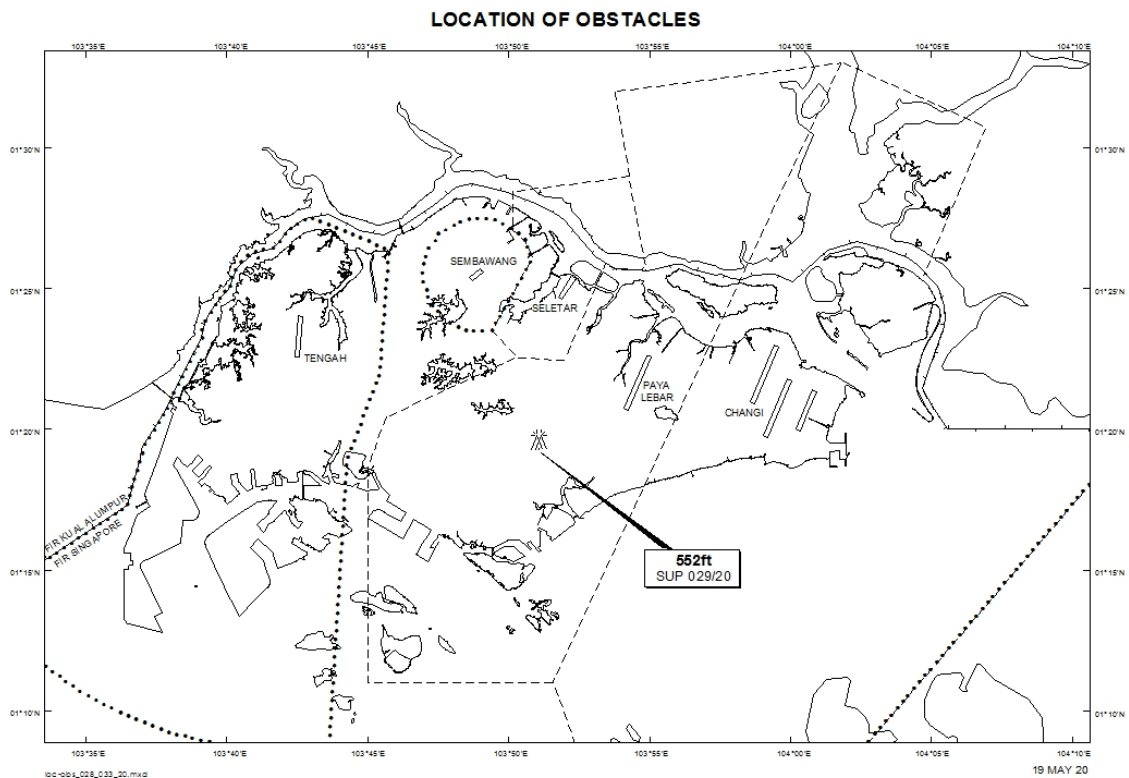

WIE/2104051559 two luffer cranes, height 552FT AMSL, erected at 011936N 1035103E (bearing 240.7 degrees, distance 3.58nm from Paya Lebar ARP – within Paya Lebar Control Zone). Cranes marked and lighted at night.
(NOTAM A1239/20 dated 27/03/2020 is hereby superseded.)