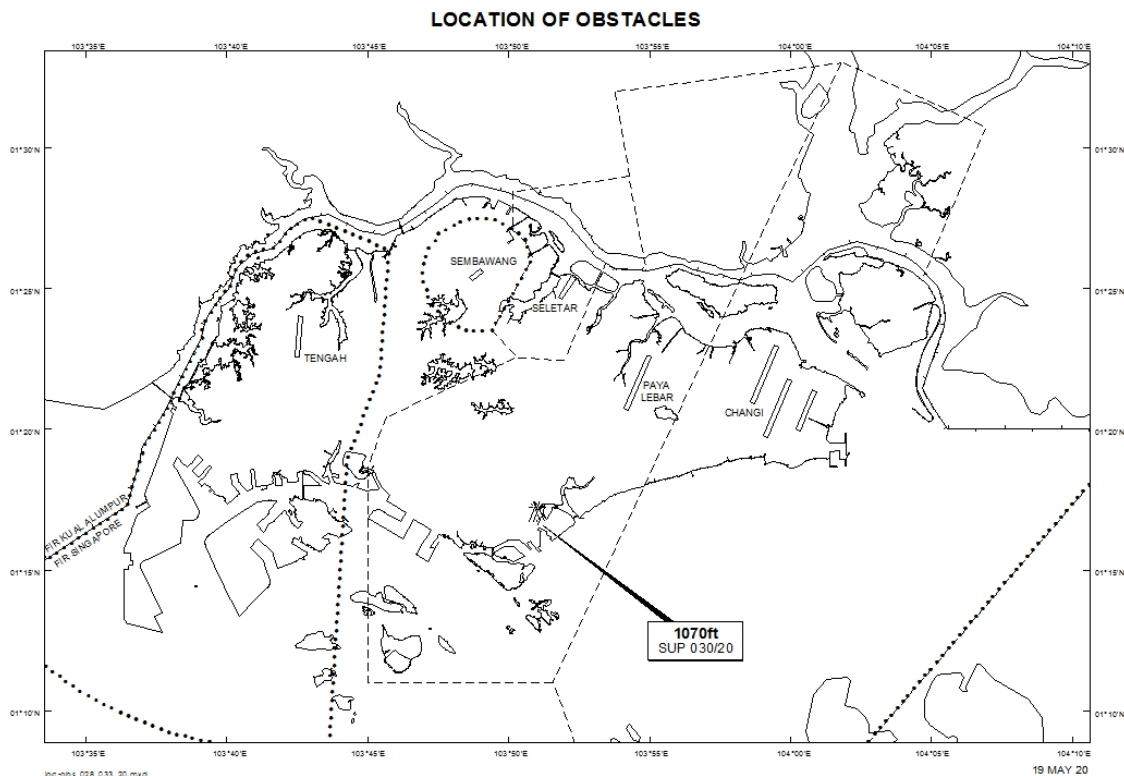

WIE/2012311559 five luffer cranes, height 1070ft AMSL, erected at 011703N 1035100E (Bearing 216.4 degrees, distance 5.33nm from Paya Lebar ARP - within Paya Lebar Control Zone). Cranes marked and lighted at night.
(NOTAM A1222/20 dated 27/03/2020 is hereby superseded.)