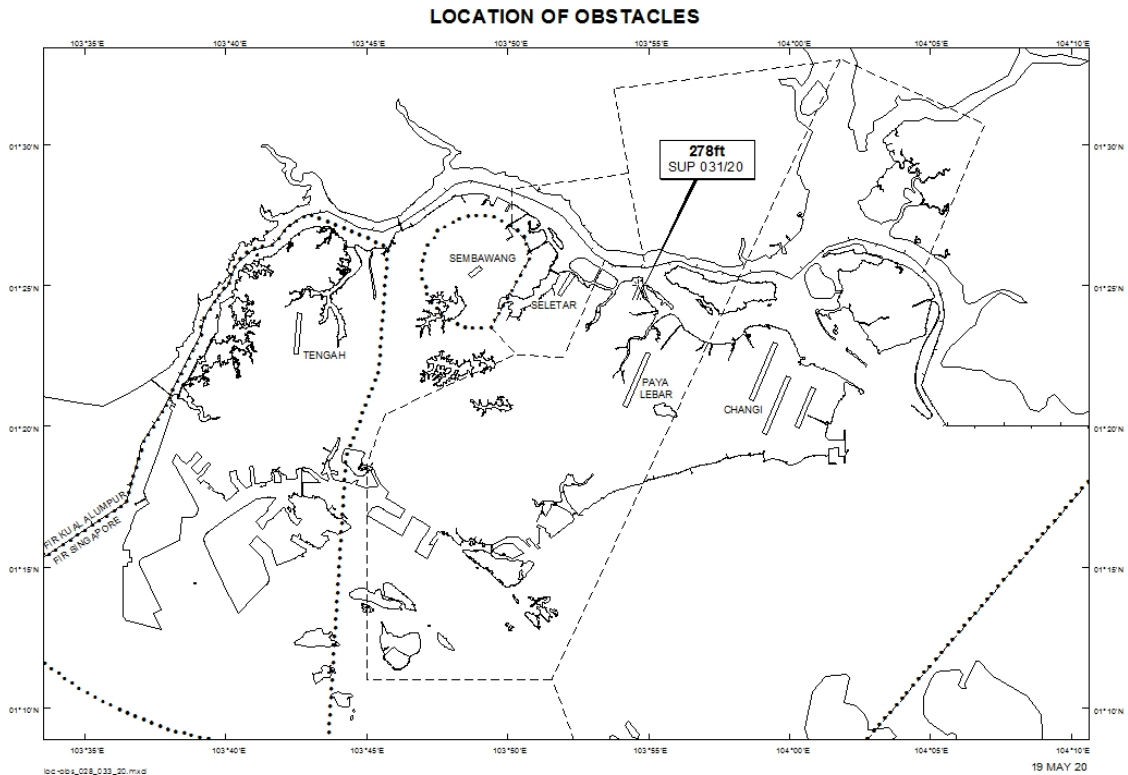

WIE/2103311559 three crawler and three mobile cranes, height 278ft AMSL, erected at 012451N 1035442E (bearing 8.7 degrees, distance 3.54nm from Paya Lebar ARP - within Paya Lebar Control Zone). Cranes marked and lighted at night. (NOTAM A1166/20 dated 23/03/2020 is hereby superseded.)