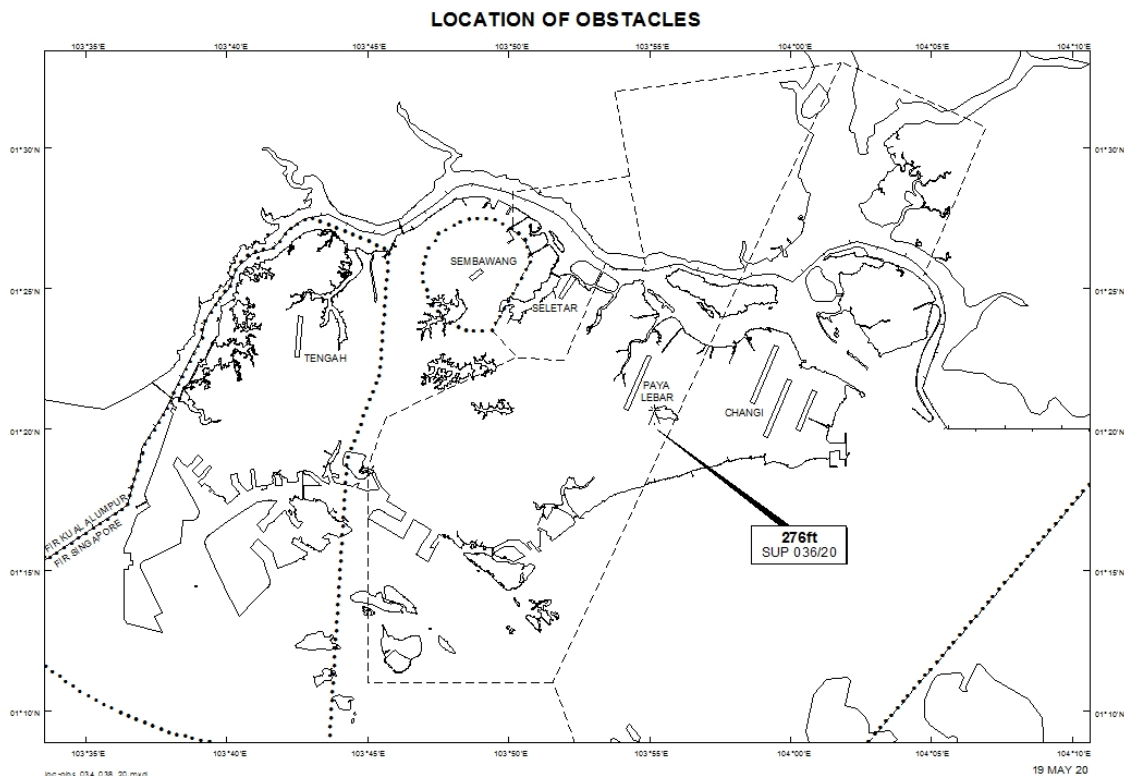

Email: caas_singaporeais@caas.gov.sgURL: www.caas.gov.sgURL: <https://aim-sg.caas.gov.sg>

AIP Supplement for Singapore

AIP SUP
036/2020

Effective from 19 MAY 2020

/ 01 MAR 2021

Published on 19 MAY 2020

PAYA LEBAR AIRPORT – CRANES

WIE/2103011559 one topless crane and one luffer crane, height 276ft AMSL, erected at 012030N 1035509E (bearing 130.4 degrees, distance 1.30nm from Paya Lebar ARP - within Paya Lebar Control Zone). Cranes marked and lighted at night. (NOTAM A0966/20 dated 09/03/2020 is hereby superseded.)