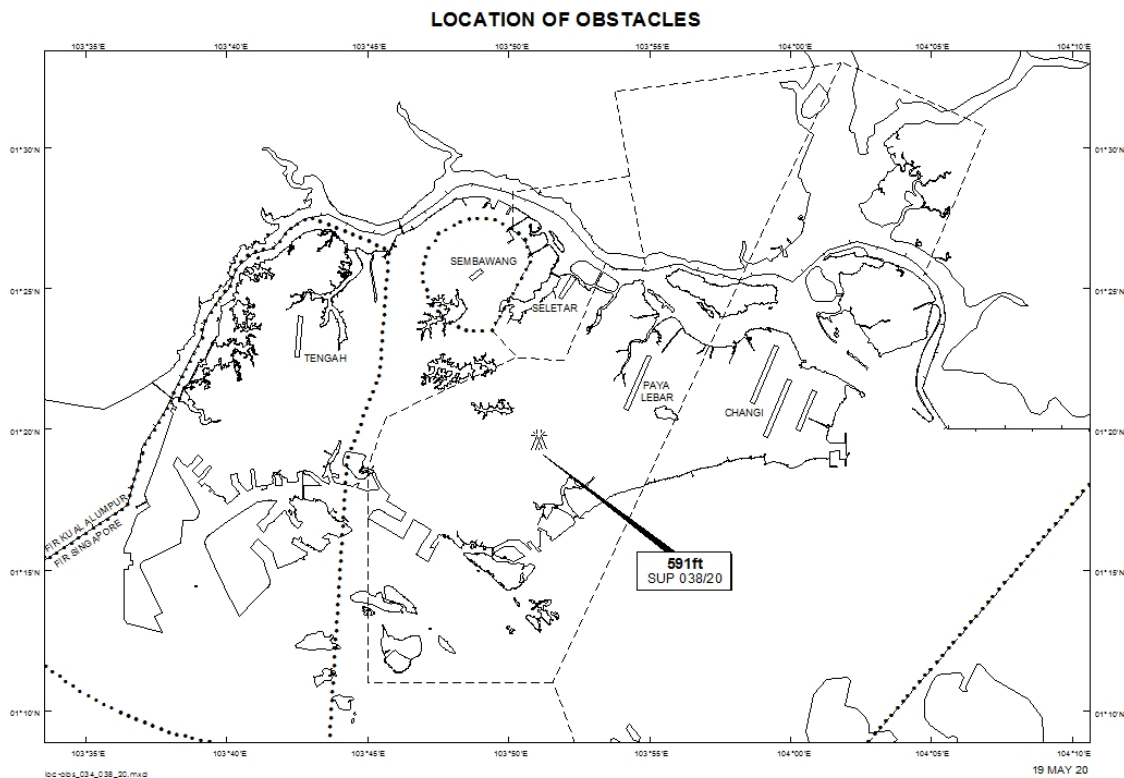

## AIP Supplement for Singapore

**AIP SUP**  
**038/2020**

Effective from 19 MAY 2020

/ 01 APR 2021

Published on 19 MAY 2020

### PAYA LEBAR AIRPORT – TOPLESS CRANES

WIE/2104011559 two topless cranes, height 591ft AMSL, erected at 011936N 1035103E (bearing 218.5 degrees, distance 6.22nm from Paya Lebar ARP - within Paya Lebar Control Zone). Cranes marked and lighted at night.  
(NOTAM A1250/20 dated 30/03/2020 is hereby superseded.)