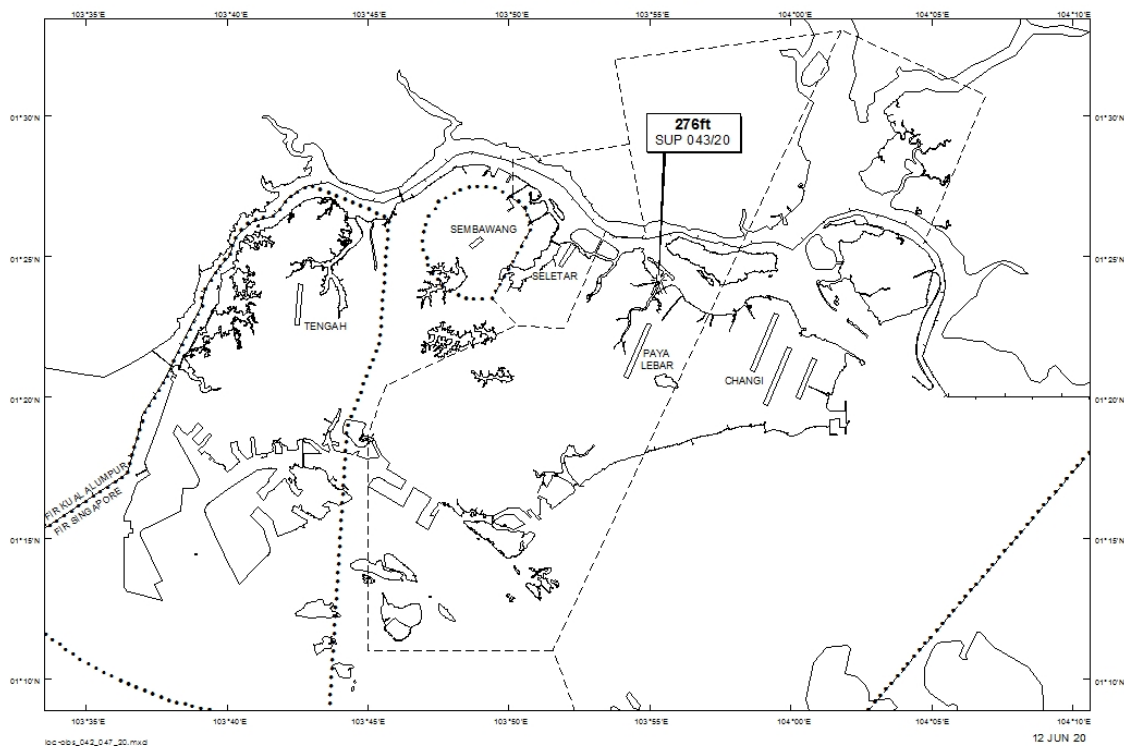

## AIP Supplement for Singapore

**AIP SUP**  
**043/2020**

Effective from 12 JUN 2020

/ 31 MAY 2021

Published on 12 JUN 2020

### PAYA LEBAR AIRPORT – TOPLESS CRANES

WIE/2105311559 nine topless cranes, height 276ft AMSL, erected at 012358N 1035519E (bearing 23.6 degrees, distance 2.86nm from Paya Lebar ARP - within Paya Lebar Control Zone). Cranes marked and lighted at night. (NOTAM A1626/20 dated 29/04/2020 is hereby superseded.)

#### LOCATION OF OBSTACLES

*PAGE INTENTIONALLY LEFT BLANK*