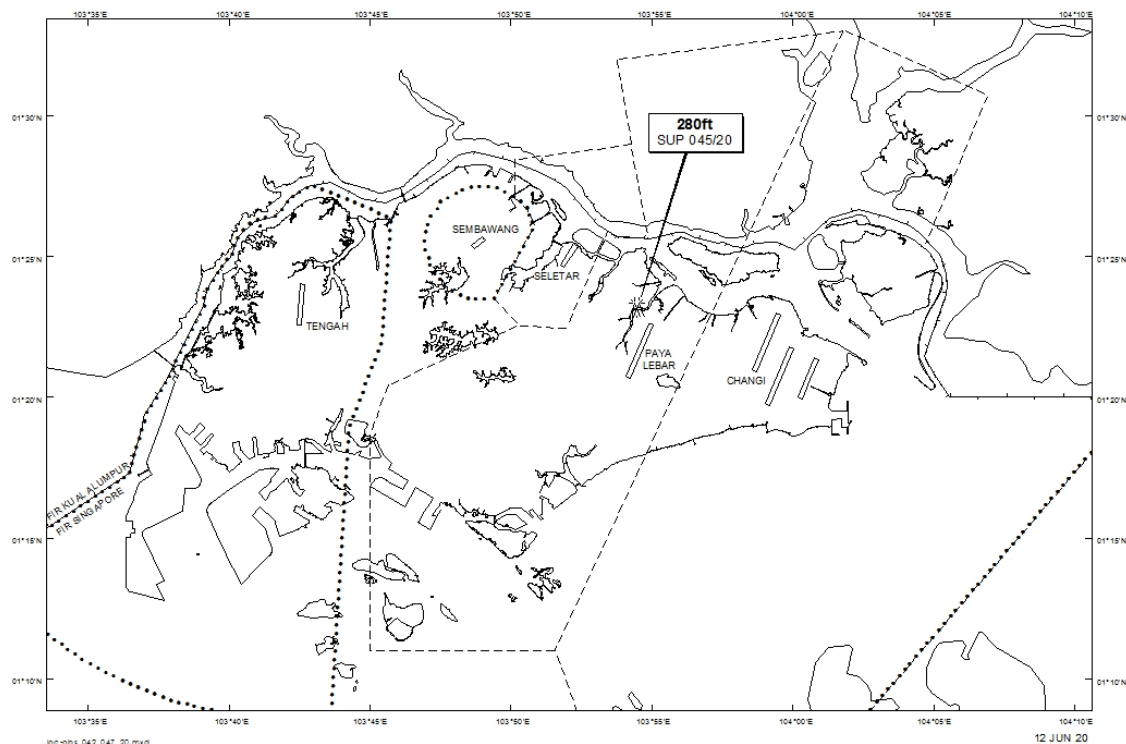

Email: caas_singaporeais@caas.gov.sgURL: www.caas.gov.sgURL: <https://aim-sg.caas.gov.sg>**AIP Supplement for
Singapore****AIP SUP
045/2020****Effective from 12 JUN 2020****/ 01 MAY 2021****Published on 12 JUN 2020****PAYA LEBAR AIRPORT – TOPLESS CRANES**

WIE/2105011559 twenty-one topless cranes, height 280ft AMSL, erected at 012310N 1035427E (bearing 8.9 degrees, distance 1.85nm from Paya Lebar ARP - within Paya Lebar Control Zone). Cranes marked and lighted at night. (NOTAM A1479/20 dated 21/04/2020 is hereby superseded.)

LOCATION OF OBSTACLES

PAGE INTENTIONALLY LEFT BLANK