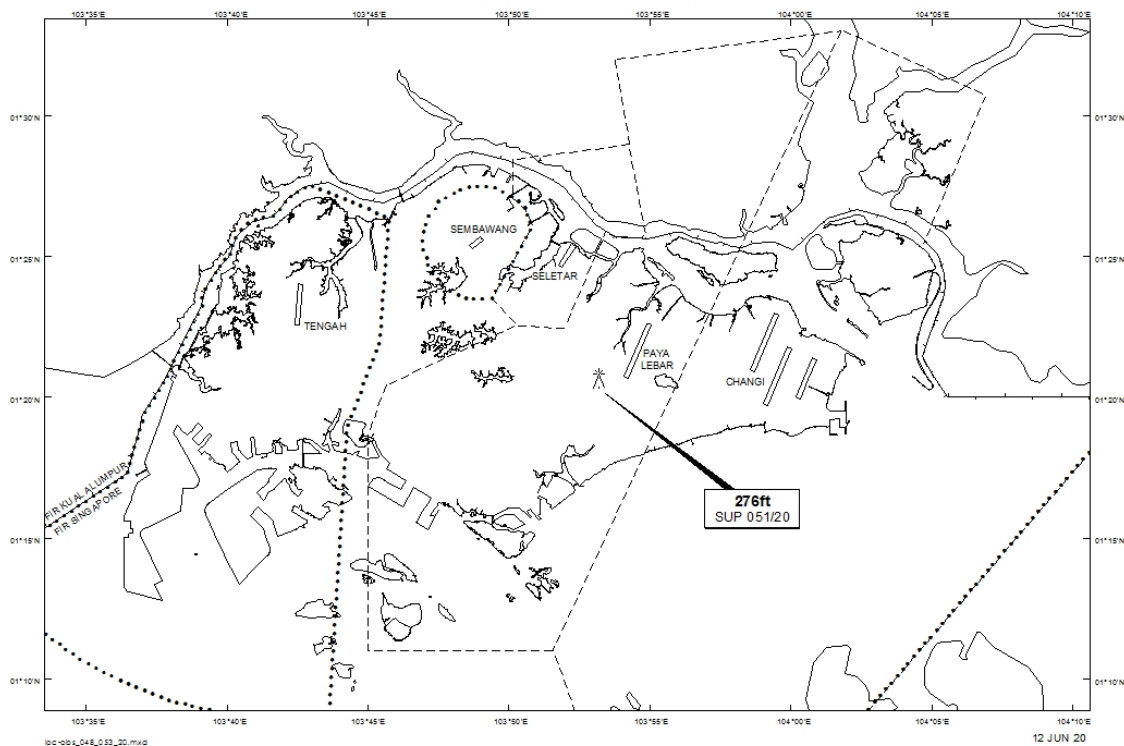

Email: caas_singaporeais@caas.gov.sgURL: www.caas.gov.sgURL: <https://aim-sg.caas.gov.sg>**AIP Supplement for
Singapore****AIP SUP
051/2020****Effective from 12 JUN 2020****/ 12 APR 2021****Published on 12 JUN 2020****PAYA LEBAR AIRPORT – TOPLESS CRANE**

WIE/2104121559 one topless crane, height 276ft AMSL, erected at 012040N 1035312E (bearing 235 degrees, distance 1.19nm from Paya Lebar ARP - within Paya Lebar Control Zone). Crane marked and lighted at night. (NOTAM A1299/20 dated 02/04/2020 is hereby superseded.)

LOCATION OF OBSTACLES

PAGE INTENTIONALLY LEFT BLANK