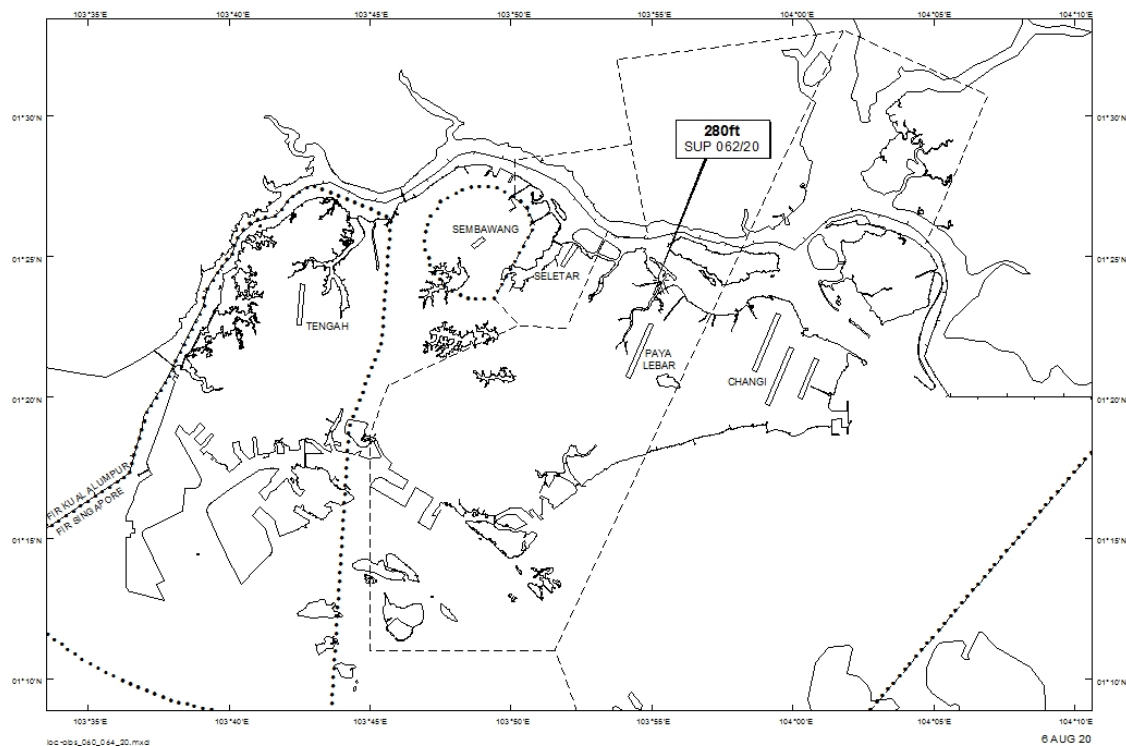

WIE/2105311559 nine topless cranes, height 280ft AMSL, erected at 012358N 1035518E (bearing 23.4 degrees, distance 2.86nm from Paya Lebar ARP - within Paya Lebar Control Zone). Cranes marked and lighted at night. (NOTAM A2805/20 dated 30/07/2020 is hereby superseded.)

**LOCATION OF OBSTACLES**

*PAGE INTENTIONALLY LEFT BLANK*