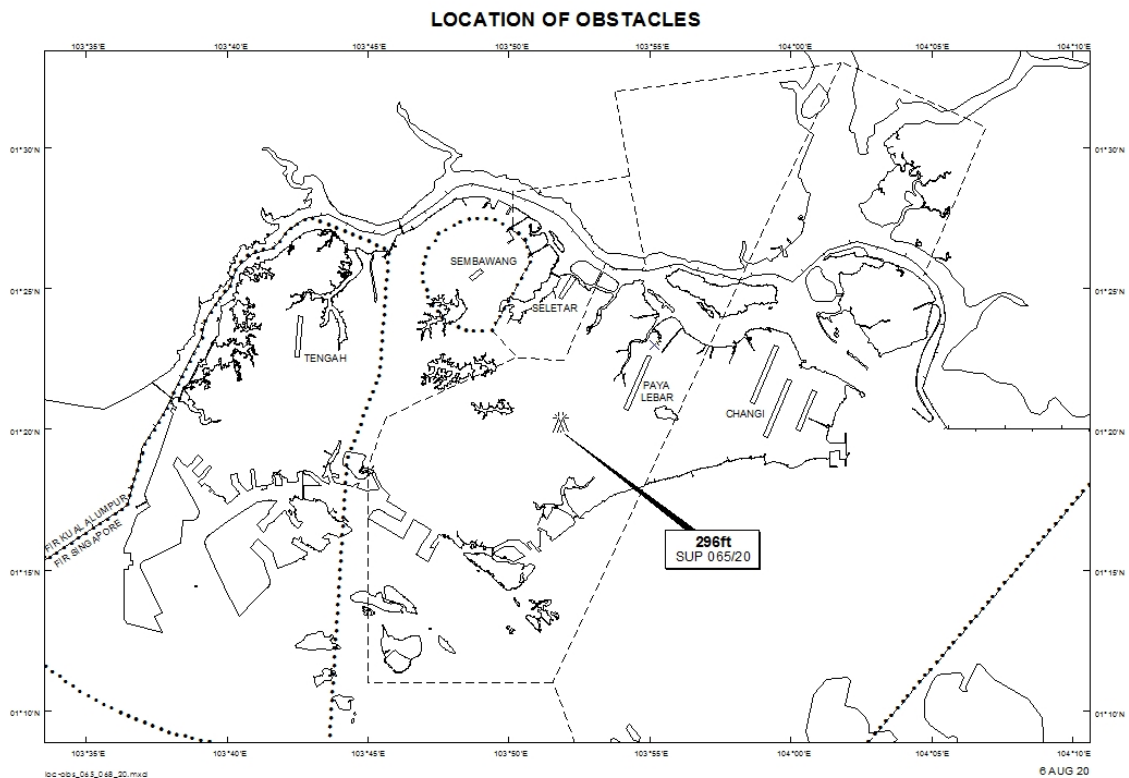

Email: caas_singaporeais@caas.gov.sgURL: www.caas.gov.sgURL: <https://aim-sg.caas.gov.sg>**AIP Supplement for
Singapore****AIP SUP
065/2020****Effective from 06 AUG 2020****/ 31 DEC 2021****Published on 06 AUG 2020****PAYA LEBAR AIRPORT – CRANES**

WIE/2112311559 four topless cranes and three luffing cranes, height 296ft AMSL, erected at 012015N 1035150E (bearing 244.9 degrees, distance 2.57nm from Paya Lebar ARP – within Paya Lebar Control Zone). Cranes marked and lighted at night. (NOTAM A2706/20 dated 26/07/2020 is hereby superseded.)