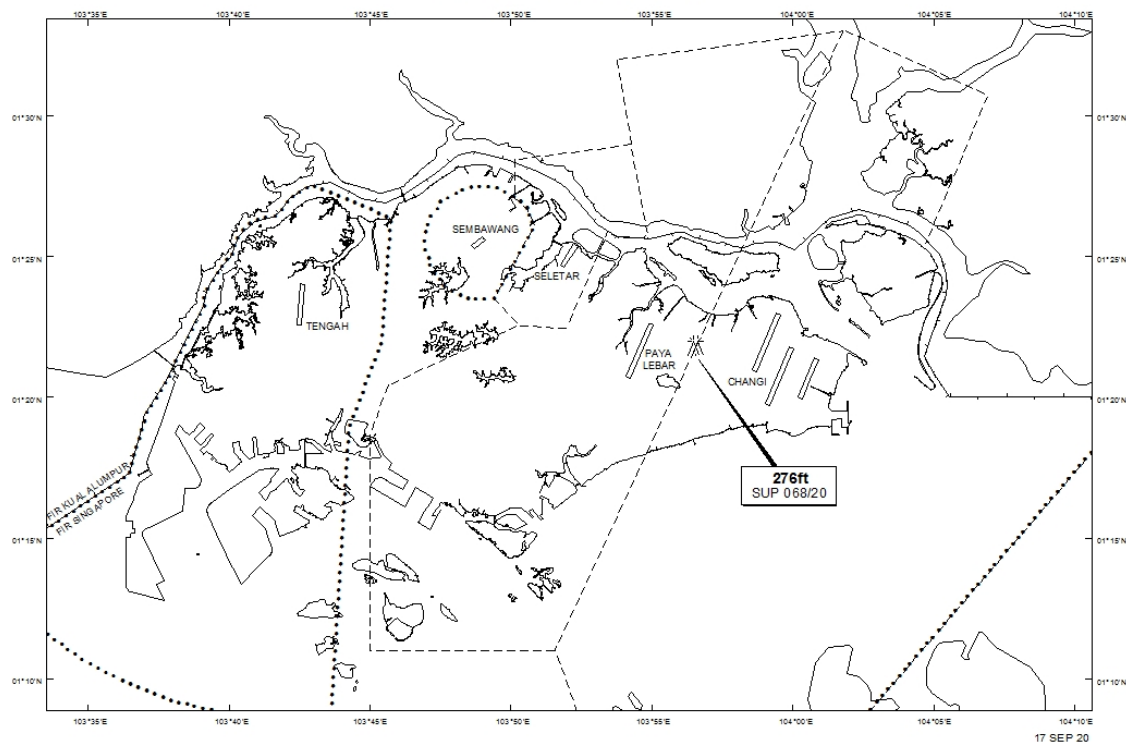

Email: caas_singaporeais@caas.gov.sgURL: www.caas.gov.sgURL: <https://aim-sg.caas.gov.sg>**AIP Supplement for
Singapore****AIP SUP****068/2020****Effective from 17 SEP 2020****/ 01 SEP 2021****Published on 17 SEP 2020****PAYA LEBAR AIRPORT – TOPLESS CRANES**

WIE/2109011559 seven topless cranes, height 276ft AMSL, erected at 012150N 1035634E (bearing 78.4 degrees, distance 2.45nm from Paya Lebar ARP - within Paya Lebar Control Zone). Cranes marked and lighted at night. (NOTAM A3263/20 dated 30/08/2020 is hereby superseded.)

LOCATION OF OBSTACLES

PAGE INTENTIONALLY LEFT BLANK