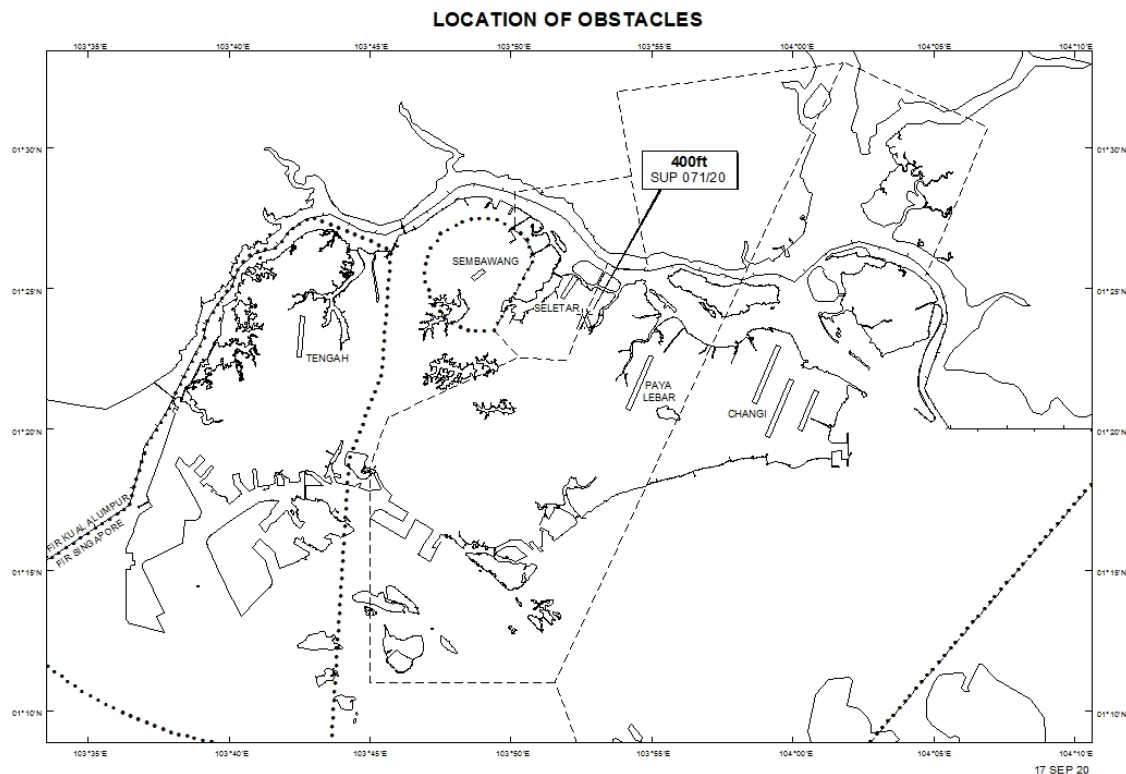

Email: caas_singaporeais@caas.gov.sgURL: www.caas.gov.sgURL: <https://aim-sg.caas.gov.sg>**AIP Supplement for
Singapore****AIP SUP
071/2020****Effective from 17 SEP 2020****/ 29 AUG 2021****Published on 17 SEP 2020****PAYA LEBAR AIRPORT – TOPLESS CRANES**

WIE/2108291559 eight topless cranes, height 400ft AMSL, erected at 012355N 1035237E (bearing 328 degrees, distance 3nm from Paya Lebar ARP - within Paya Lebar Control Zone). Cranes marked and lighted at night. (NOTAM A3161/20 dated 21/08/2020 is hereby superseded.)