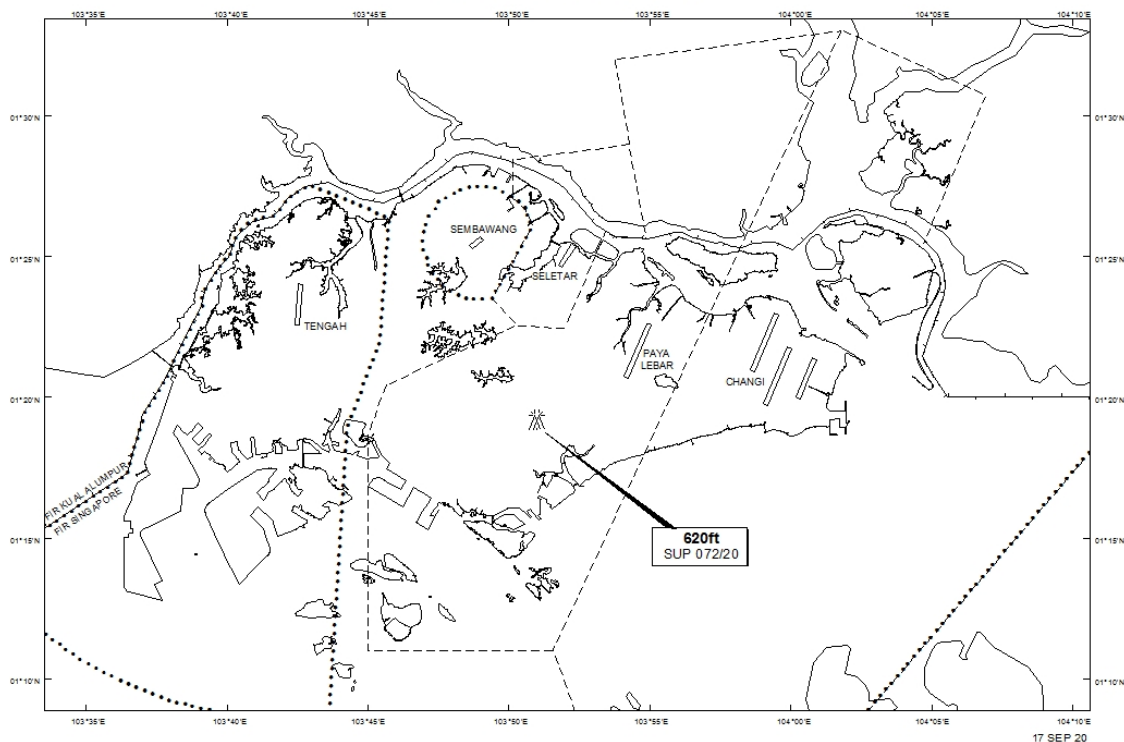

Email: caas_singaporeais@caas.gov.sgURL: www.caas.gov.sgURL: <https://aim-sg.caas.gov.sg>**AIP Supplement for
Singapore****AIP SUP
072/2020****Effective from 17 SEP 2020****/ 29 AUG 2021****Published on 17 SEP 2020****PAYA LEBAR AIRPORT – LUFFING CRANES**

WIE/2108291559 three luffing cranes, height 620ft AMSL, erected at 011911N 1035059E (bearing 235.8 degrees, distance 3.87nm from Paya Lebar ARP - within Paya Lebar Control Zone). Cranes marked and lighted at night. (NOTAM A3160/20 dated 21/08/2020 is hereby superseded.)

LOCATION OF OBSTACLES

PAGE INTENTIONALLY LEFT BLANK